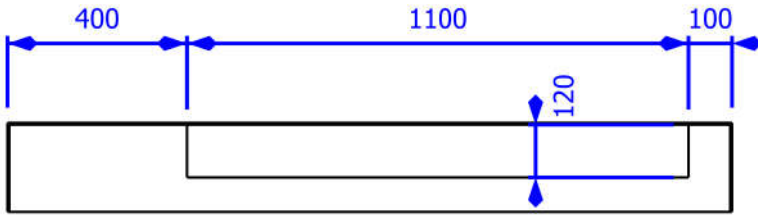

DESIGNED BY: Ioannis Nentidis		ΝΙΠΤΗΡΑΣ 1600X500mm v3		G	-
DATE: 05/02/2020		ΤΥΠΟΣ (3) ΠΑΓΚΟΣ ΑΡΙΣΤΕΡΑ 86ΤΕΜ		F	-
SIZE A4				E	-
SCALE				WEIGHT (kg)	DRAWING NUMBER
		01201020		C	-
		SHEET		B	-
		4,0mm		A	-
This drawing is our property; it can't be reproduced or communicated without our written consent.					

2

1

4

3

2

1

DESIGNED BY: Ioannis Nentidis		ΝΙΠΤΗΡΑΣ 1600X500mm v3		G	-
DATE: 05/02/2020		ΤΥΠΟΣ (3Α) ΠΑΓΚΟΣ ΔΕΞΙΑ 81ΤΕΜ		F	-
SIZE A4				E	-
SCALE	WEIGHT (kg)			D	-
		DRAWING NUMBER 01301020	SHEET 4.0mm	C	-
This drawing is our property; it can't be reproduced or communicated without our written consent.				B	-
				A	-