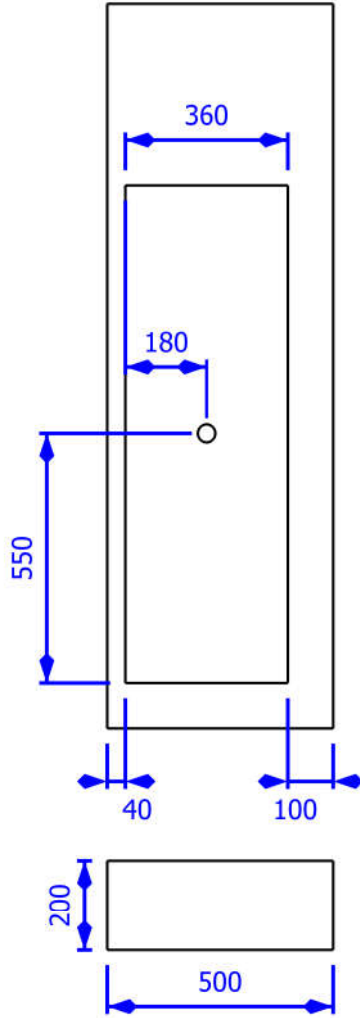

DESIGNED BY: Ioannis Nentidis		ΝΙΠΤΗΡΑΣ 1600X500mm v3		G	-
DATE: 05/02/2020		ΤΥΠΟΣ (3) ΠΑΓΚΟΣ ΑΡΙΣΤΕΡΑ 86ΤΕΜ		F	-
SIZE A4				E	-
SCALE				WEIGHT (kg)	DRAWING NUMBER
		01201020		C	-
		SHEET		B	-
		4,0mm		A	-
This drawing is our property; it can't be reproduced or communicated without our written consent.					

2

1

4

3

2

1

DESIGNED BY: Ioannis Nentidis		ΝΙΠΤΗΡΑΣ 1600X500mm v3		G	-
DATE: 05/02/2020		ΤΥΠΟΣ (3Α) ΠΑΓΚΟΣ ΔΕΞΙΑ 81ΤΕΜ		F	-
SIZE A4				E	-
SCALE	WEIGHT (kg)			D	-
		DRAWING NUMBER 01301020	SHEET 4.0mm	C	-
This drawing is our property; it can't be reproduced or communicated without our written consent.				B	-
				A	-