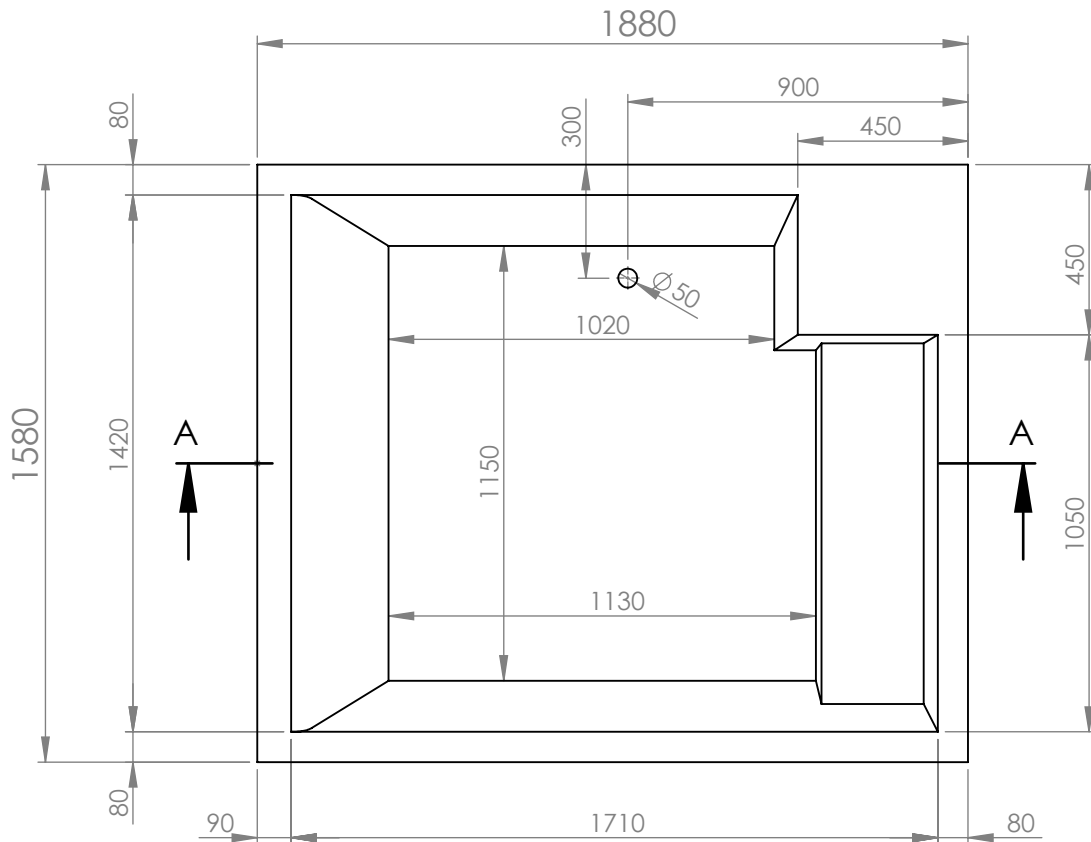

SECTION A-A

		TITLE:	
		BATHTUB TANGO 190X160	
DRAWN	DATE	NAME	DWG NO.
	22/04/2022	KONSTANTINOS PAIZANOS	A4
SCALE:1:20			SHEET 1 OF 1