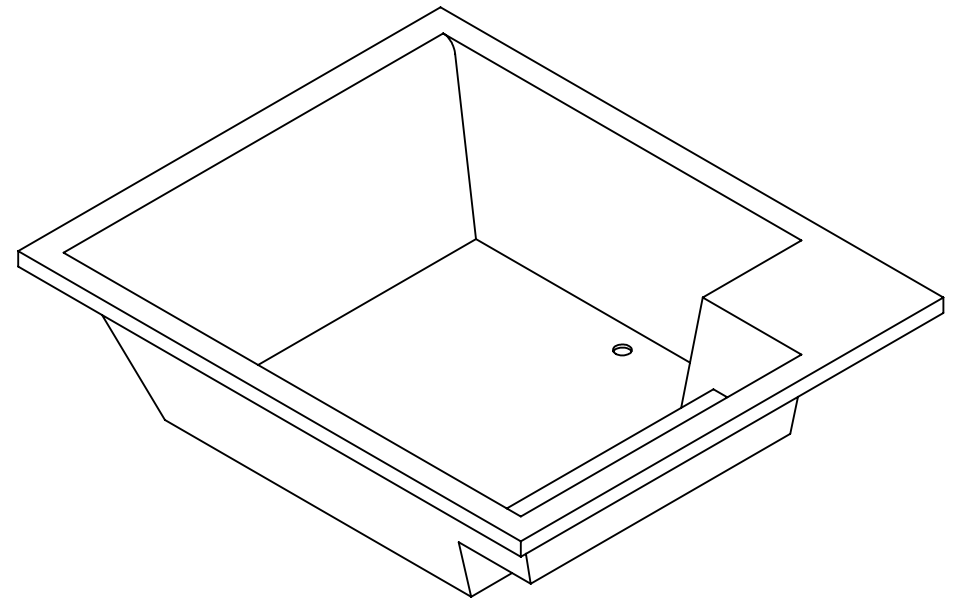

SECTION A-A

		TITLE:	
		BATHTUB TANGO 190X160	
DRAWN	DATE	NAME	DWG NO.
	22/04/2022	KONSTANTINOS PAIZANOS	A4
SCALE:1:20			SHEET 1 OF 1