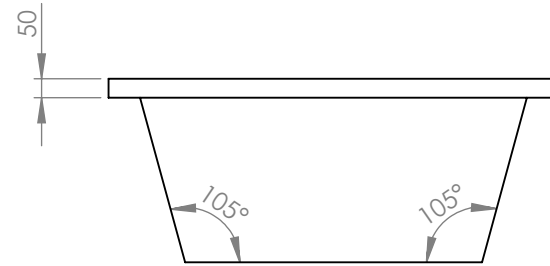

SECTION A-A

		TITLE:	
		BATHTUB TANGO 185X120	
DRAWN	DATE	NAME	DWG NO.
	22/04/2022	KONSTANTINOS PAIZANOS	A4
		SCALE:1:20	SHEET 1 OF 1