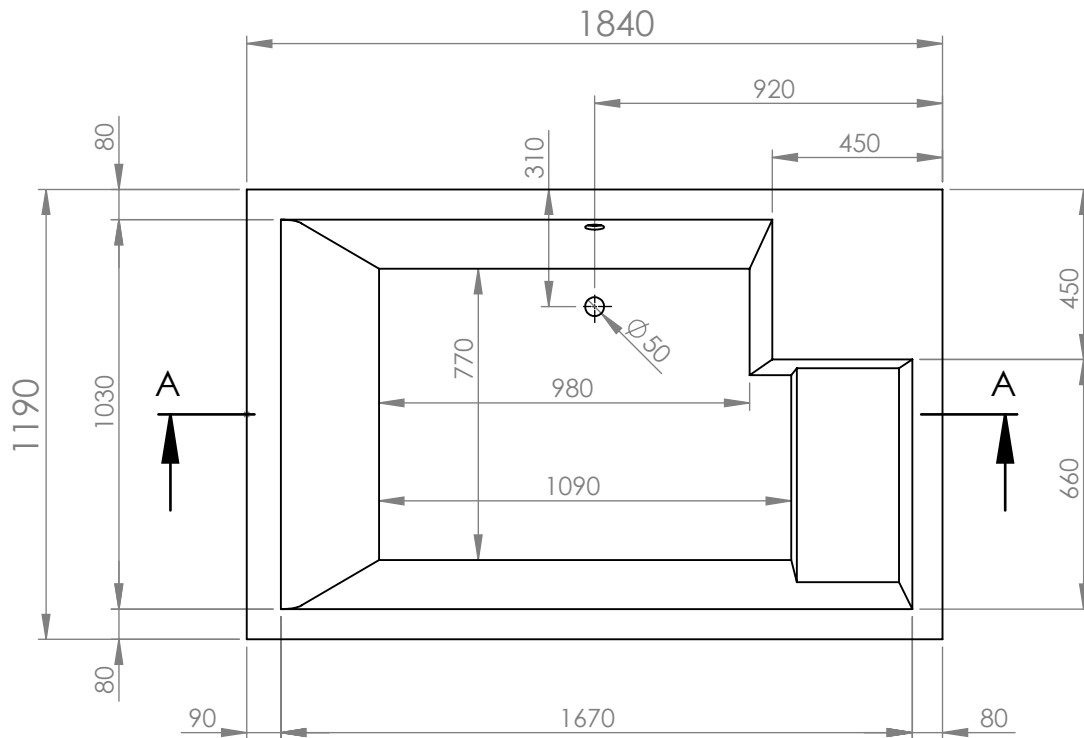

SECTION A-A

		TITLE:	
		BATHTUB TANGO 185X120	
DRAWN	DATE	NAME	DWG NO.
	22/04/2022	KONSTANTINOS PAIZANOS	A4
		SCALE:1:20	SHEET 1 OF 1