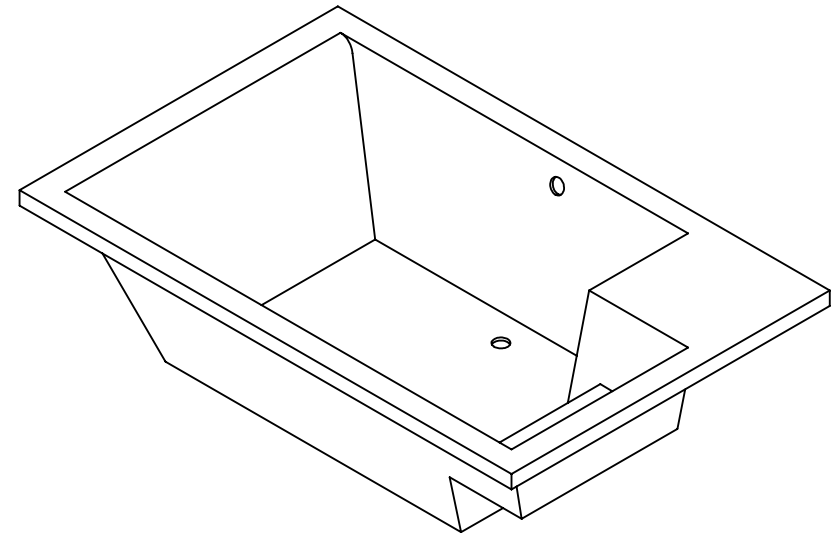

SECTION A-A

		TITLE:	
		BATHTUB TANGO 185X120	
DRAWN	DATE	NAME	DWG NO.
	22/04/2022	KONSTANTINOS PAIZANOS	A4
		SCALE:1:20	SHEET 1 OF 1