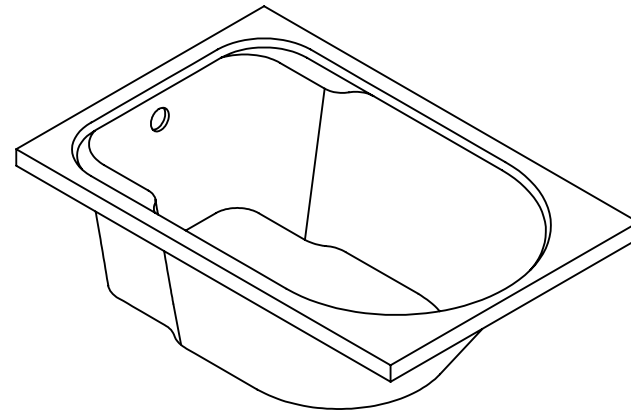

SECTION A-A
SCALE 1 : 15

		TITLE:	
		BATHTUB STAR LINE CLASSIC 105X70	
DRAWN	DATE	NAME	DWG NO.
	26/10/2021	KONSTANTINOS PAIZANOS	A4
		SCALE:1:15	SHEET 1 OF 1

SECTION A-A
SCALE 1 : 15

		TITLE:	
		BATHTUB STAR LINE CLASSIC 120X70	
DRAWN	DATE	NAME	DWG NO.
	26/10/2021	KONSTANTINOS PAIZANOS	
SCALE:1:15			A4
SHEET 1 OF 1			

SECTION A-A
SCALE 1 : 15

		TITLE:	
		BATHTUB STAR LINE CLASSIC 130X70	
DRAWN	DATE	NAME	DWG NO.
	26/10/2021	KONSTANTINOS PAIZANOS	A4
SCALE:1:15			SHEET 1 OF 1

SECTION A-A
SCALE 1 : 15

		TITLE:	
		BATHTUB STAR LINE CLASSIC 140X70	
DRAWN	DATE	NAME	DWG NO.
	26/10/2021	KONSTANTINOS PAIZANOS	A4
SCALE:1:15			SHEET 1 OF 1

SECTION A-A
SCALE 1 : 15

		TITLE:	
		BATHTUB STAR LINE CLASSIC 150X70	
DRAWN	DATE	NAME	DWG NO.
	26/10/2021	KONSTANTINOS PAIZANOS	A4
SCALE:1:15			SHEET 1 OF 1

SECTION A-A
SCALE 1 : 15

		TITLE:	
		BATHTUB STAR LINE CLASSIC 160X70	
DRAWN	DATE	NAME	DWG NO.
	26/10/2021	KONSTANTINOS PAIZANOS	A4
SCALE:1:15			SHEET 1 OF 1

SECTION A-A
SCALE 1 : 15

		TITLE:	
		BATHTUB STAR LINE CLASSIC 170X70	
DRAWN	DATE	NAME	DWG NO.
	26/10/2021	KONSTANTINOS PAIZANOS	A4
SCALE:1:15			SHEET 1 OF 1