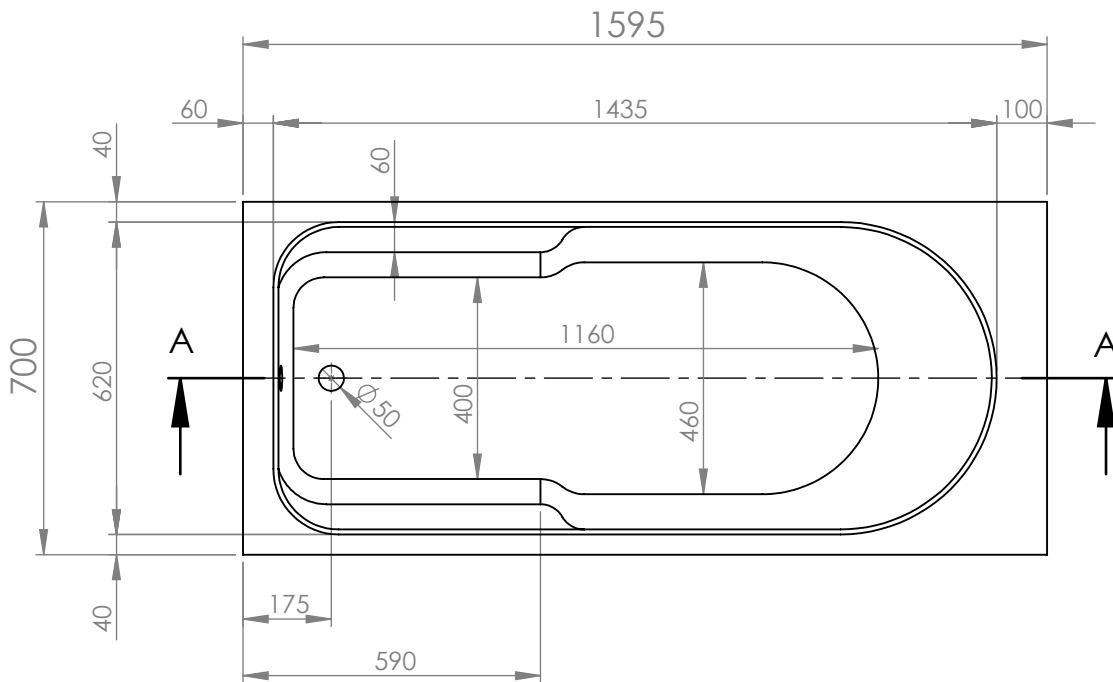

SECTION A-A
SCALE 1 : 15

		TITLE:	
		BATHTUB STAR LINE CLASSIC 105X70	
DRAWN	DATE	NAME	DWG NO.
	26/10/2021	KONSTANTINOS PAIZANOS	A4
		SCALE:1:15	SHEET 1 OF 1

SECTION A-A
SCALE 1 : 15

		TITLE:	
		BATHTUB STAR LINE CLASSIC 120X70	
DRAWN	DATE	NAME	DWG NO.
	26/10/2021	KONSTANTINOS PAIZANOS	
SCALE:1:15			A4
SHEET 1 OF 1			

SECTION A-A
SCALE 1 : 15

		TITLE:	
		BATHTUB STAR LINE CLASSIC 130X70	
DRAWN	DATE	NAME	DWG NO.
	26/10/2021	KONSTANTINOS PAIZANOS	A4
SCALE:1:15			SHEET 1 OF 1

SECTION A-A
SCALE 1 : 15

		TITLE:	
		BATHTUB STAR LINE CLASSIC 140X70	
DRAWN	DATE	NAME	DWG NO.
	26/10/2021	KONSTANTINOS PAIZANOS	A4
SCALE:1:15			SHEET 1 OF 1

SECTION A-A
SCALE 1 : 15

		TITLE:	
		BATHTUB STAR LINE CLASSIC 150X70	
DRAWN	DATE	NAME	DWG NO.
	26/10/2021	KONSTANTINOS PAIZANOS	A4
SCALE:1:15			SHEET 1 OF 1

SECTION A-A
SCALE 1 : 15

		TITLE:	
		BATHTUB STAR LINE CLASSIC 160X70	
DRAWN	DATE	NAME	DWG NO.
	26/10/2021	KONSTANTINOS PAIZANOS	A4
SCALE:1:15			SHEET 1 OF 1

SECTION A-A
SCALE 1 : 15

		TITLE:	
		BATHTUB STAR LINE CLASSIC 170X70	
DRAWN	DATE	NAME	DWG NO.
	26/10/2021	KONSTANTINOS PAIZANOS	A4
SCALE:1:15			SHEET 1 OF 1