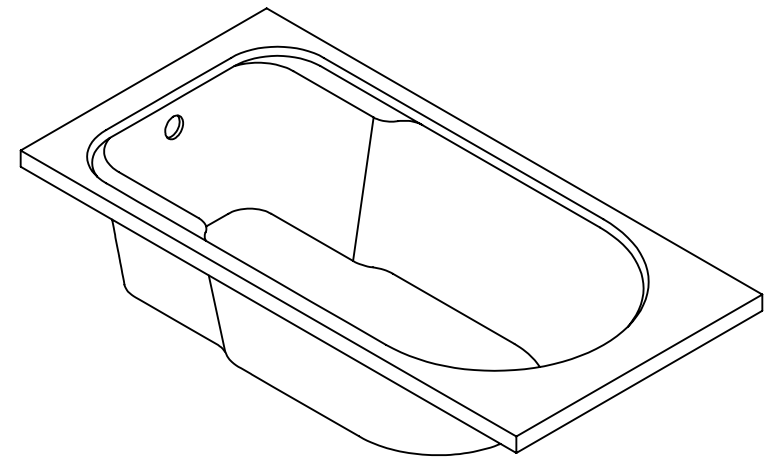

SECTION A-A
SCALE 1 : 15

		TITLE:	
		BATHTUB STAR LINE CLASSIC 105X70	
DRAWN	DATE	NAME	DWG NO.
	26/10/2021	KONSTANTINOS PAIZANOS	A4
		SCALE:1:15	SHEET 1 OF 1

SECTION A-A
SCALE 1 : 15

		TITLE:	
		BATHTUB STAR LINE CLASSIC 120X70	
DRAWN	DATE	NAME	DWG NO.
	26/10/2021	KONSTANTINOS PAIZANOS	
SCALE:1:15			A4
SHEET 1 OF 1			

SECTION A-A
SCALE 1 : 15

		TITLE:	
		BATHTUB STAR LINE CLASSIC 130X70	
DRAWN	DATE	NAME	DWG NO.
	26/10/2021	KONSTANTINOS PAIZANOS	A4
SCALE:1:15			SHEET 1 OF 1

SECTION A-A
SCALE 1 : 15

		TITLE:	
		BATHTUB STAR LINE CLASSIC 140X70	
DRAWN	DATE	NAME	DWG NO.
	26/10/2021	KONSTANTINOS PAIZANOS	A4
SCALE:1:15			SHEET 1 OF 1

SECTION A-A
SCALE 1 : 15

		TITLE:	
		BATHTUB STAR LINE CLASSIC 150X70	
DRAWN	DATE	NAME	DWG NO.
	26/10/2021	KONSTANTINOS PAIZANOS	A4
SCALE:1:15			SHEET 1 OF 1

SECTION A-A
SCALE 1 : 15

		TITLE:	
		BATHTUB STAR LINE CLASSIC 160X70	
DRAWN	DATE	NAME	DWG NO.
	26/10/2021	KONSTANTINOS PAIZANOS	A4
SCALE:1:15			SHEET 1 OF 1

SECTION A-A
SCALE 1 : 15

		TITLE:	
		BATHTUB STAR LINE CLASSIC 170X70	
DRAWN	DATE	NAME	DWG NO.
	26/10/2021	KONSTANTINOS PAIZANOS	A4
SCALE:1:15			SHEET 1 OF 1