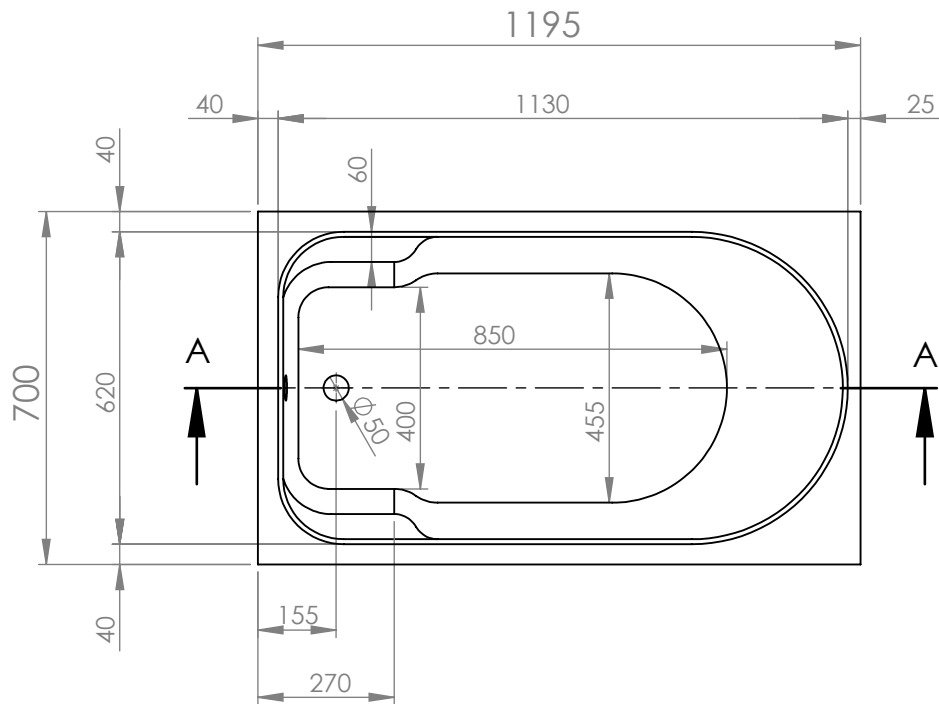

SECTION A-A
SCALE 1 : 15

		TITLE:	
		BATHTUB STAR LINE CLASSIC 105X70	
DRAWN	DATE	NAME	DWG NO.
	26/10/2021	KONSTANTINOS PAIZANOS	A4
		SCALE:1:15	SHEET 1 OF 1

SECTION A-A
SCALE 1 : 15

		TITLE:	
		BATHTUB STAR LINE CLASSIC 120X70	
DRAWN	DATE	NAME	DWG NO.
	26/10/2021	KONSTANTINOS PAIZANOS	
SCALE:1:15			A4
SHEET 1 OF 1			

SECTION A-A
SCALE 1 : 15

		TITLE:	
		BATHTUB STAR LINE CLASSIC 130X70	
DRAWN	DATE	NAME	DWG NO.
	26/10/2021	KONSTANTINOS PAIZANOS	A4
SCALE:1:15			SHEET 1 OF 1

SECTION A-A
SCALE 1 : 15

		TITLE:	
		BATHTUB STAR LINE CLASSIC 140X70	
DRAWN	DATE	NAME	DWG NO.
	26/10/2021	KONSTANTINOS PAIZANOS	A4
SCALE:1:15			SHEET 1 OF 1

SECTION A-A
SCALE 1 : 15

		TITLE:	
		BATHTUB STAR LINE CLASSIC 150X70	
DRAWN	DATE	NAME	DWG NO.
	26/10/2021	KONSTANTINOS PAIZANOS	A4
SCALE:1:15			SHEET 1 OF 1

SECTION A-A
SCALE 1 : 15

		TITLE:	
		BATHTUB STAR LINE CLASSIC 160X70	
DRAWN	DATE	NAME	DWG NO.
	26/10/2021	KONSTANTINOS PAIZANOS	A4
SCALE:1:15			SHEET 1 OF 1

SECTION A-A
SCALE 1 : 15

		TITLE:	
		BATHTUB STAR LINE CLASSIC 170X70	
DRAWN	DATE	NAME	DWG NO.
	26/10/2021	KONSTANTINOS PAIZANOS	A4
SCALE:1:15			SHEET 1 OF 1