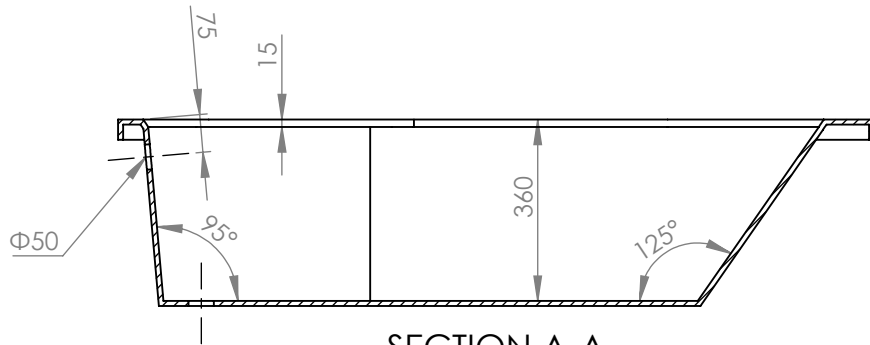

SECTION A-A
SCALE 1 : 15

		TITLE:	
		BATHTUB STAR LINE CLASSIC 105X70	
DRAWN	DATE	NAME	DWG NO.
	26/10/2021	KONSTANTINOS PAIZANOS	A4
		SCALE:1:15	SHEET 1 OF 1

SECTION A-A
SCALE 1 : 15

		TITLE:	
		BATHTUB STAR LINE CLASSIC 120X70	
DRAWN	DATE	NAME	DWG NO.
	26/10/2021	KONSTANTINOS PAIZANOS	
SCALE:1:15			A4
SHEET 1 OF 1			

SECTION A-A
SCALE 1 : 15

		TITLE:	
		BATHTUB STAR LINE CLASSIC 130X70	
DRAWN	DATE	NAME	DWG NO.
	26/10/2021	KONSTANTINOS PAIZANOS	A4
SCALE:1:15			SHEET 1 OF 1

SECTION A-A
SCALE 1 : 15

		TITLE:	
		BATHTUB STAR LINE CLASSIC 140X70	
DRAWN	DATE	NAME	DWG NO.
	26/10/2021	KONSTANTINOS PAIZANOS	A4
SCALE:1:15			SHEET 1 OF 1

SECTION A-A
SCALE 1 : 15

		TITLE:	
		BATHTUB STAR LINE CLASSIC 150X70	
DRAWN	DATE	NAME	DWG NO.
	26/10/2021	KONSTANTINOS PAIZANOS	A4
SCALE:1:15			SHEET 1 OF 1

SECTION A-A
SCALE 1 : 15

		TITLE:	
		BATHTUB STAR LINE CLASSIC 160X70	
DRAWN	DATE	NAME	DWG NO.
	26/10/2021	KONSTANTINOS PAIZANOS	A4
SCALE:1:15			SHEET 1 OF 1

SECTION A-A
SCALE 1 : 15

		TITLE:	
		BATHTUB STAR LINE CLASSIC 170X70	
DRAWN	DATE	NAME	DWG NO.
	26/10/2021	KONSTANTINOS PAIZANOS	A4
SCALE:1:15			SHEET 1 OF 1