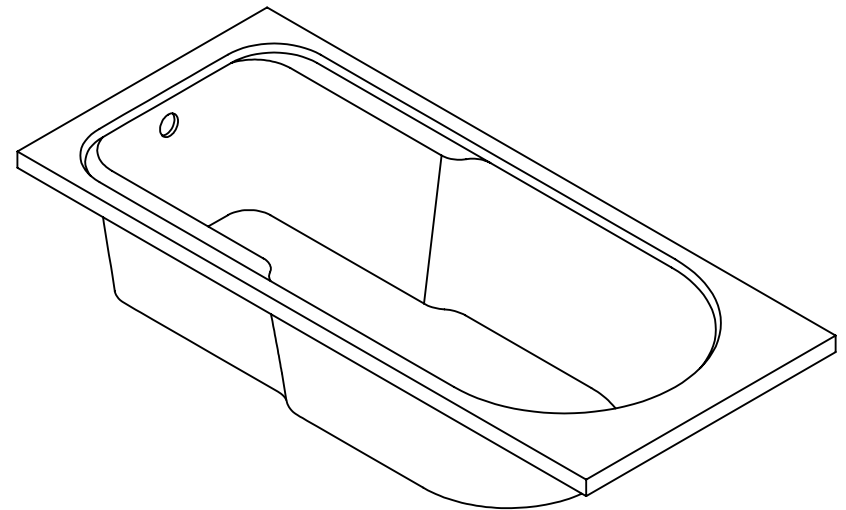

SECTION A-A
SCALE 1 : 15

		TITLE:	
		BATHTUB STAR LINE CLASSIC 105X70	
DRAWN	DATE	NAME	DWG NO.
	26/10/2021	KONSTANTINOS PAIZANOS	A4
		SCALE:1:15	SHEET 1 OF 1

SECTION A-A
SCALE 1 : 15

		TITLE:	
		BATHTUB STAR LINE CLASSIC 120X70	
DRAWN	DATE	NAME	DWG NO.
	26/10/2021	KONSTANTINOS PAIZANOS	
SCALE:1:15			A4
SHEET 1 OF 1			

SECTION A-A
SCALE 1 : 15

		TITLE:	
		BATHTUB STAR LINE CLASSIC 130X70	
DRAWN	DATE	NAME	DWG NO.
	26/10/2021	KONSTANTINOS PAIZANOS	A4
SCALE:1:15			SHEET 1 OF 1

SECTION A-A
SCALE 1 : 15

		TITLE:	
		BATHTUB STAR LINE CLASSIC 140X70	
DRAWN	DATE	NAME	DWG NO.
	26/10/2021	KONSTANTINOS PAIZANOS	A4
SCALE:1:15			SHEET 1 OF 1

SECTION A-A
SCALE 1 : 15

		TITLE:	
		BATHTUB STAR LINE CLASSIC 150X70	
DRAWN	DATE	NAME	DWG NO.
	26/10/2021	KONSTANTINOS PAIZANOS	A4
SCALE:1:15			SHEET 1 OF 1

SECTION A-A
SCALE 1 : 15

		TITLE:	
		BATHTUB STAR LINE CLASSIC 160X70	
DRAWN	DATE	NAME	DWG NO.
	26/10/2021	KONSTANTINOS PAIZANOS	A4
SCALE:1:15			SHEET 1 OF 1

SECTION A-A
SCALE 1 : 15

		TITLE:	
		BATHTUB STAR LINE CLASSIC 170X70	
DRAWN	DATE	NAME	DWG NO.
	26/10/2021	KONSTANTINOS PAIZANOS	A4
SCALE:1:15			SHEET 1 OF 1