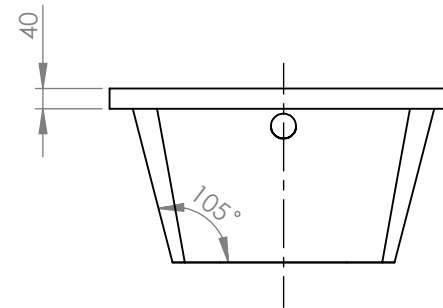

SECTION A-A
SCALE 1 : 15

		TITLE:	
		BATHTUB STAR LINE CLASSIC 105X70	
DRAWN	DATE	NAME	DWG NO.
	26/10/2021	KONSTANTINOS PAIZANOS	A4
		SCALE:1:15	SHEET 1 OF 1

SECTION A-A
SCALE 1 : 15

		TITLE:	
		BATHTUB STAR LINE CLASSIC 120X70	
DRAWN	DATE	NAME	DWG NO.
	26/10/2021	KONSTANTINOS PAIZANOS	
SCALE:1:15			A4
SHEET 1 OF 1			

SECTION A-A
SCALE 1 : 15

		TITLE:	
		BATHTUB STAR LINE CLASSIC 130X70	
DRAWN	DATE	NAME	DWG NO.
	26/10/2021	KONSTANTINOS PAIZANOS	A4
SCALE:1:15			SHEET 1 OF 1

SECTION A-A
SCALE 1 : 15

		TITLE:	
		BATHTUB STAR LINE CLASSIC 140X70	
DRAWN	DATE	NAME	DWG NO.
	26/10/2021	KONSTANTINOS PAIZANOS	A4
SCALE:1:15			SHEET 1 OF 1

SECTION A-A
SCALE 1 : 15

		TITLE:	
		BATHTUB STAR LINE CLASSIC 150X70	
DRAWN	DATE	NAME	DWG NO.
	26/10/2021	KONSTANTINOS PAIZANOS	A4
SCALE:1:15			SHEET 1 OF 1

SECTION A-A
SCALE 1 : 15

		TITLE:	
		BATHTUB STAR LINE CLASSIC 160X70	
DRAWN	DATE	NAME	DWG NO.
	26/10/2021	KONSTANTINOS PAIZANOS	A4
SCALE:1:15			SHEET 1 OF 1

SECTION A-A
SCALE 1 : 15

		TITLE:	
		BATHTUB STAR LINE CLASSIC 170X70	
DRAWN	DATE	NAME	DWG NO.
	26/10/2021	KONSTANTINOS PAIZANOS	A4
SCALE:1:15			SHEET 1 OF 1