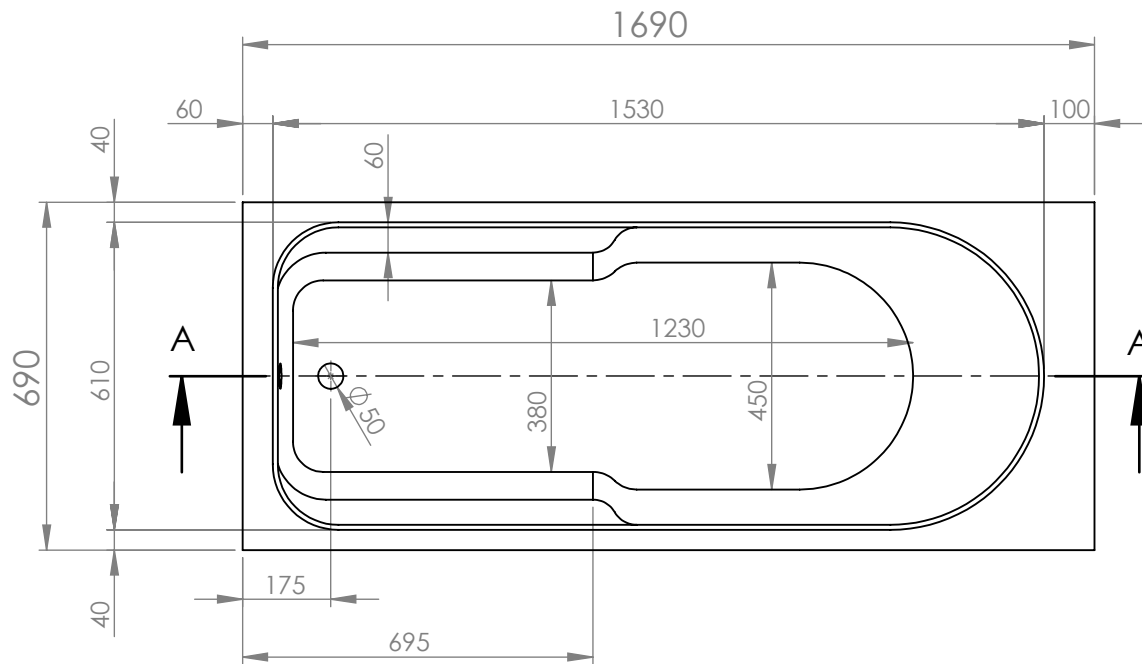

SECTION A-A
SCALE 1 : 15

		TITLE:	
		BATHTUB STAR LINE CLASSIC 105X70	
DRAWN	DATE	NAME	DWG NO.
	26/10/2021	KONSTANTINOS PAIZANOS	A4
		SCALE:1:15	SHEET 1 OF 1

SECTION A-A
SCALE 1 : 15

		TITLE:	
		BATHTUB STAR LINE CLASSIC 120X70	
DRAWN	DATE	NAME	DWG NO.
	26/10/2021	KONSTANTINOS PAIZANOS	
SCALE:1:15			A4
SHEET 1 OF 1			

SECTION A-A
SCALE 1 : 15

		TITLE:	
		BATHTUB STAR LINE CLASSIC 130X70	
DRAWN	DATE	NAME	DWG NO.
	26/10/2021	KONSTANTINOS PAIZANOS	A4
SCALE:1:15			SHEET 1 OF 1

SECTION A-A
SCALE 1 : 15

		TITLE:	
		BATHTUB STAR LINE CLASSIC 140X70	
DRAWN	DATE	NAME	DWG NO.
	26/10/2021	KONSTANTINOS PAIZANOS	A4
SCALE:1:15			SHEET 1 OF 1

SECTION A-A
SCALE 1 : 15

		TITLE:	
		BATHTUB STAR LINE CLASSIC 150X70	
DRAWN	DATE	NAME	DWG NO.
	26/10/2021	KONSTANTINOS PAIZANOS	A4
SCALE:1:15			SHEET 1 OF 1

SECTION A-A
SCALE 1 : 15

		TITLE:	
		BATHTUB STAR LINE CLASSIC 160X70	
DRAWN	DATE	NAME	DWG NO.
	26/10/2021	KONSTANTINOS PAIZANOS	A4
SCALE:1:15			SHEET 1 OF 1

SECTION A-A
SCALE 1 : 15

		TITLE:	
		BATHTUB STAR LINE CLASSIC 170X70	
DRAWN	DATE	NAME	DWG NO.
	26/10/2021	KONSTANTINOS PAIZANOS	A4
SCALE:1:15			SHEET 1 OF 1