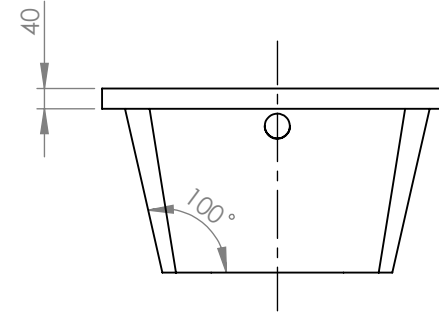

SECTION A-A
SCALE 1 : 15

		TITLE:	
		BATHTUB STAR LINE CLASSIC 105X70	
DRAWN	DATE	NAME	DWG NO.
	26/10/2021	KONSTANTINOS PAIZANOS	A4
		SCALE:1:15	SHEET 1 OF 1

SECTION A-A
SCALE 1 : 15

		TITLE:	
		BATHTUB STAR LINE CLASSIC 120X70	
DRAWN	DATE	NAME	DWG NO.
	26/10/2021	KONSTANTINOS PAIZANOS	
SCALE:1:15			A4
SHEET 1 OF 1			

SECTION A-A
SCALE 1 : 15

		TITLE:	
		BATHTUB STAR LINE CLASSIC 130X70	
DRAWN	DATE	NAME	DWG NO.
	26/10/2021	KONSTANTINOS PAIZANOS	A4
SCALE:1:15			SHEET 1 OF 1

SECTION A-A
SCALE 1 : 15

		TITLE:	
		BATHTUB STAR LINE CLASSIC 140X70	
DRAWN	DATE	NAME	DWG NO.
	26/10/2021	KONSTANTINOS PAIZANOS	A4
SCALE:1:15			SHEET 1 OF 1

SECTION A-A
SCALE 1 : 15

		TITLE:	
		BATHTUB STAR LINE CLASSIC 150X70	
DRAWN	DATE	NAME	DWG NO.
	26/10/2021	KONSTANTINOS PAIZANOS	A4
SCALE:1:15			SHEET 1 OF 1

SECTION A-A
SCALE 1 : 15

		TITLE:	
		BATHTUB STAR LINE CLASSIC 160X70	
DRAWN	DATE	NAME	DWG NO.
	26/10/2021	KONSTANTINOS PAIZANOS	A4
SCALE:1:15			SHEET 1 OF 1

SECTION A-A
SCALE 1 : 15

		TITLE:	
		BATHTUB STAR LINE CLASSIC 170X70	
DRAWN	DATE	NAME	DWG NO.
	26/10/2021	KONSTANTINOS PAIZANOS	A4
SCALE:1:15			SHEET 1 OF 1