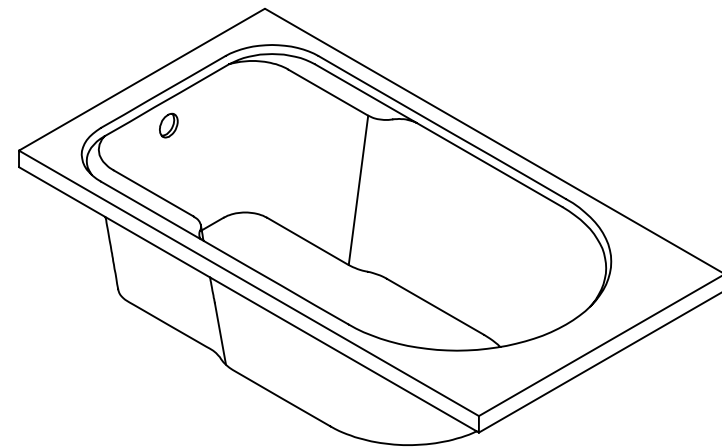

SECTION A-A
SCALE 1 : 15

		TITLE:	
		BATHTUB STAR LINE CLASSIC 105X70	
DRAWN	DATE	NAME	DWG NO.
	26/10/2021	KONSTANTINOS PAIZANOS	A4
		SCALE:1:15	SHEET 1 OF 1

SECTION A-A
SCALE 1 : 15

		TITLE:	
		BATHTUB STAR LINE CLASSIC 120X70	
DRAWN	DATE	NAME	DWG NO.
	26/10/2021	KONSTANTINOS PAIZANOS	
SCALE:1:15			A4
SHEET 1 OF 1			

SECTION A-A
SCALE 1 : 15

		TITLE:	
		BATHTUB STAR LINE CLASSIC 130X70	
DRAWN	DATE	NAME	DWG NO.
	26/10/2021	KONSTANTINOS PAIZANOS	A4
SCALE:1:15			SHEET 1 OF 1

SECTION A-A
SCALE 1 : 15

		TITLE:	
		BATHTUB STAR LINE CLASSIC 140X70	
DRAWN	DATE	NAME	DWG NO.
	26/10/2021	KONSTANTINOS PAIZANOS	A4
SCALE:1:15			SHEET 1 OF 1

SECTION A-A
SCALE 1 : 15

		TITLE:	
		BATHTUB STAR LINE CLASSIC 150X70	
DRAWN	DATE	NAME	DWG NO.
	26/10/2021	KONSTANTINOS PAIZANOS	A4
SCALE:1:15			SHEET 1 OF 1

SECTION A-A
SCALE 1 : 15

		TITLE:	
		BATHTUB STAR LINE CLASSIC 160X70	
DRAWN	DATE	NAME	DWG NO.
	26/10/2021	KONSTANTINOS PAIZANOS	A4
SCALE:1:15			SHEET 1 OF 1

SECTION A-A
SCALE 1 : 15

		TITLE:	
		BATHTUB STAR LINE CLASSIC 170X70	
DRAWN	DATE	NAME	DWG NO.
	26/10/2021	KONSTANTINOS PAIZANOS	A4
SCALE:1:15			SHEET 1 OF 1