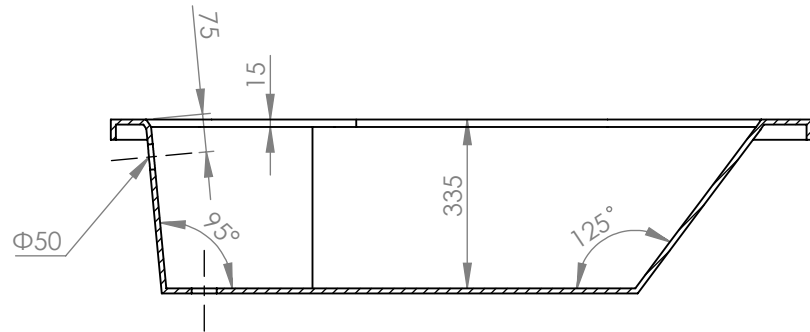

SECTION A-A
SCALE 1 : 15

		TITLE:	
		BATHTUB STAR LINE CLASSIC 105X70	
DRAWN	DATE	NAME	DWG NO.
	26/10/2021	KONSTANTINOS PAIZANOS	A4
		SCALE:1:15	SHEET 1 OF 1

SECTION A-A
SCALE 1 : 15

		TITLE:	
		BATHTUB STAR LINE CLASSIC 120X70	
DRAWN	DATE	NAME	DWG NO.
	26/10/2021	KONSTANTINOS PAIZANOS	
SCALE:1:15			A4
SHEET 1 OF 1			

SECTION A-A
SCALE 1 : 15

		TITLE:	
		BATHTUB STAR LINE CLASSIC 130X70	
DRAWN	DATE	NAME	DWG NO.
	26/10/2021	KONSTANTINOS PAIZANOS	A4
SCALE:1:15			SHEET 1 OF 1

SECTION A-A
SCALE 1 : 15

		TITLE:	
		BATHTUB STAR LINE CLASSIC 140X70	
DRAWN	DATE	NAME	DWG NO.
	26/10/2021	KONSTANTINOS PAIZANOS	A4
SCALE:1:15			SHEET 1 OF 1

SECTION A-A
SCALE 1 : 15

		TITLE:	
		BATHTUB STAR LINE CLASSIC 150X70	
DRAWN	DATE	NAME	DWG NO.
	26/10/2021	KONSTANTINOS PAIZANOS	A4
SCALE:1:15			SHEET 1 OF 1

SECTION A-A
SCALE 1 : 15

		TITLE:	
		BATHTUB STAR LINE CLASSIC 160X70	
DRAWN	DATE	NAME	DWG NO.
	26/10/2021	KONSTANTINOS PAIZANOS	A4
SCALE:1:15			SHEET 1 OF 1

SECTION A-A
SCALE 1 : 15

		TITLE:	
		BATHTUB STAR LINE CLASSIC 170X70	
DRAWN	DATE	NAME	DWG NO.
	26/10/2021	KONSTANTINOS PAIZANOS	A4
SCALE:1:15			SHEET 1 OF 1