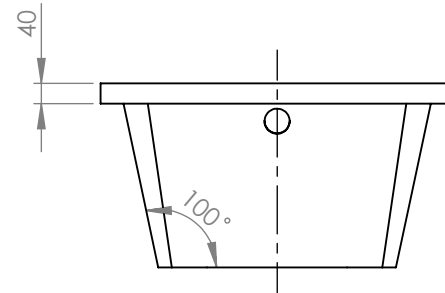

SECTION A-A
SCALE 1 : 15

		TITLE:	
		BATHTUB STAR LINE CLASSIC 105X70	
DRAWN	DATE	NAME	DWG NO.
	26/10/2021	KONSTANTINOS PAIZANOS	A4
		SCALE:1:15	SHEET 1 OF 1

SECTION A-A
SCALE 1 : 15

		TITLE:	
		BATHTUB STAR LINE CLASSIC 120X70	
DRAWN	DATE	NAME	DWG NO.
	26/10/2021	KONSTANTINOS PAIZANOS	
SCALE:1:15			A4
SHEET 1 OF 1			

SECTION A-A
SCALE 1 : 15

		TITLE:	
		BATHTUB STAR LINE CLASSIC 130X70	
DRAWN	DATE	NAME	DWG NO.
	26/10/2021	KONSTANTINOS PAIZANOS	A4
SCALE:1:15			SHEET 1 OF 1

SECTION A-A
SCALE 1 : 15

		TITLE:	
		BATHTUB STAR LINE CLASSIC 140X70	
DRAWN	DATE	NAME	DWG NO.
	26/10/2021	KONSTANTINOS PAIZANOS	A4
SCALE:1:15			SHEET 1 OF 1

SECTION A-A
SCALE 1 : 15

		TITLE:	
		BATHTUB STAR LINE CLASSIC 150X70	
DRAWN	DATE	NAME	DWG NO.
	26/10/2021	KONSTANTINOS PAIZANOS	A4
SCALE:1:15			SHEET 1 OF 1

SECTION A-A
SCALE 1 : 15

		TITLE:	
		BATHTUB STAR LINE CLASSIC 160X70	
DRAWN	DATE	NAME	DWG NO.
	26/10/2021	KONSTANTINOS PAIZANOS	A4
SCALE:1:15			SHEET 1 OF 1

SECTION A-A
SCALE 1 : 15

		TITLE:	
		BATHTUB STAR LINE CLASSIC 170X70	
DRAWN	DATE	NAME	DWG NO.
	26/10/2021	KONSTANTINOS PAIZANOS	A4
SCALE:1:15			SHEET 1 OF 1