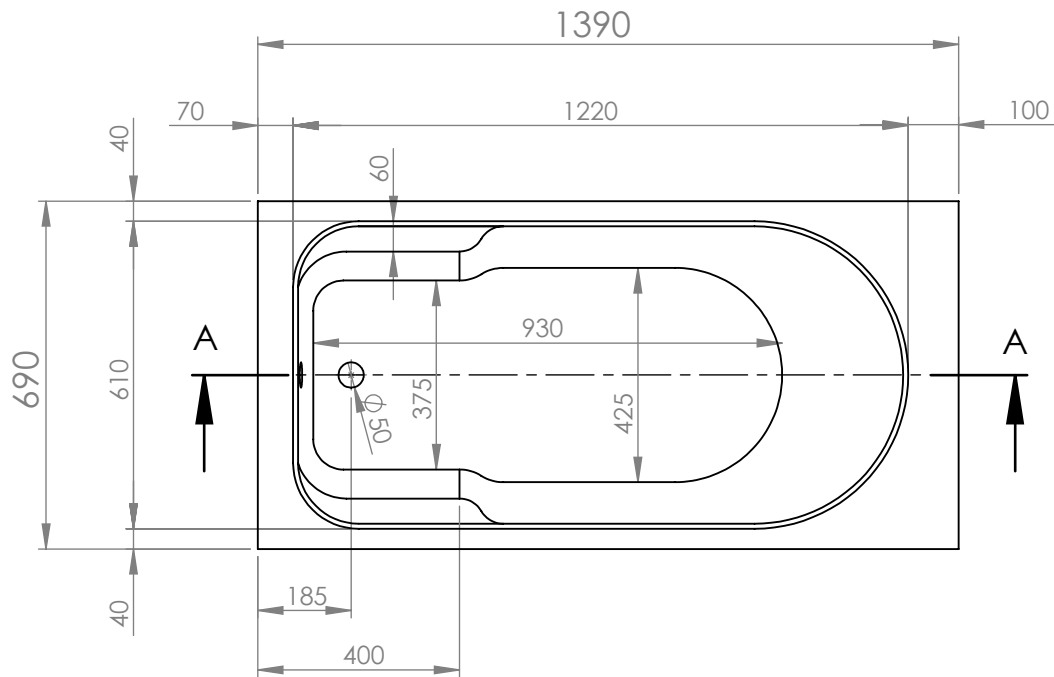

SECTION A-A
SCALE 1 : 15

		TITLE:	
		BATHTUB STAR LINE CLASSIC 105X70	
DRAWN	DATE	NAME	DWG NO.
	26/10/2021	KONSTANTINOS PAIZANOS	A4
		SCALE:1:15	SHEET 1 OF 1

SECTION A-A
SCALE 1 : 15

		TITLE:	
		BATHTUB STAR LINE CLASSIC 120X70	
DRAWN	DATE	NAME	DWG NO.
	26/10/2021	KONSTANTINOS PAIZANOS	
SCALE:1:15			A4
SHEET 1 OF 1			

SECTION A-A
SCALE 1 : 15

		TITLE:	
		BATHTUB STAR LINE CLASSIC 130X70	
DRAWN	DATE	NAME	DWG NO.
	26/10/2021	KONSTANTINOS PAIZANOS	A4
SCALE:1:15			SHEET 1 OF 1

SECTION A-A
SCALE 1 : 15

		TITLE:	
		BATHTUB STAR LINE CLASSIC 140X70	
DRAWN	DATE	NAME	DWG NO.
	26/10/2021	KONSTANTINOS PAIZANOS	A4
SCALE:1:15			SHEET 1 OF 1

SECTION A-A
SCALE 1 : 15

		TITLE:	
		BATHTUB STAR LINE CLASSIC 150X70	
DRAWN	DATE	NAME	DWG NO.
	26/10/2021	KONSTANTINOS PAIZANOS	A4
SCALE:1:15			SHEET 1 OF 1

SECTION A-A
SCALE 1 : 15

		TITLE:	
		BATHTUB STAR LINE CLASSIC 160X70	
DRAWN	DATE	NAME	DWG NO.
	26/10/2021	KONSTANTINOS PAIZANOS	A4
SCALE:1:15			SHEET 1 OF 1

SECTION A-A
SCALE 1 : 15

		TITLE:	
		BATHTUB STAR LINE CLASSIC 170X70	
DRAWN	DATE	NAME	DWG NO.
	26/10/2021	KONSTANTINOS PAIZANOS	A4
SCALE:1:15			SHEET 1 OF 1