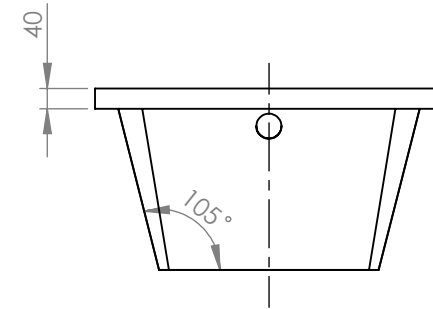

SECTION A-A
SCALE 1 : 15

		TITLE:	
		BATHTUB STAR LINE CLASSIC 105X70	
DRAWN	DATE	NAME	DWG NO.
	26/10/2021	KONSTANTINOS PAIZANOS	A4
		SCALE:1:15	SHEET 1 OF 1

SECTION A-A
SCALE 1 : 15

		TITLE:	
		BATHTUB STAR LINE CLASSIC 120X70	
DRAWN	DATE	NAME	DWG NO.
	26/10/2021	KONSTANTINOS PAIZANOS	
SCALE:1:15			A4
SHEET 1 OF 1			

SECTION A-A
SCALE 1 : 15

		TITLE:	
		BATHTUB STAR LINE CLASSIC 130X70	
DRAWN	DATE	NAME	DWG NO.
	26/10/2021	KONSTANTINOS PAIZANOS	A4
SCALE:1:15			SHEET 1 OF 1

SECTION A-A
SCALE 1 : 15

		TITLE:	
		BATHTUB STAR LINE CLASSIC 140X70	
DRAWN	DATE	NAME	DWG NO.
	26/10/2021	KONSTANTINOS PAIZANOS	A4
SCALE:1:15			SHEET 1 OF 1

SECTION A-A
SCALE 1 : 15

		TITLE:	
		BATHTUB STAR LINE CLASSIC 150X70	
DRAWN	DATE	NAME	DWG NO.
	26/10/2021	KONSTANTINOS PAIZANOS	A4
SCALE:1:15			SHEET 1 OF 1

SECTION A-A
SCALE 1 : 15

		TITLE:	
		BATHTUB STAR LINE CLASSIC 160X70	
DRAWN	DATE	NAME	DWG NO.
	26/10/2021	KONSTANTINOS PAIZANOS	A4
SCALE:1:15			SHEET 1 OF 1

SECTION A-A
SCALE 1 : 15

		TITLE:	
		BATHTUB STAR LINE CLASSIC 170X70	
DRAWN	DATE	NAME	DWG NO.
	26/10/2021	KONSTANTINOS PAIZANOS	A4
SCALE:1:15			SHEET 1 OF 1