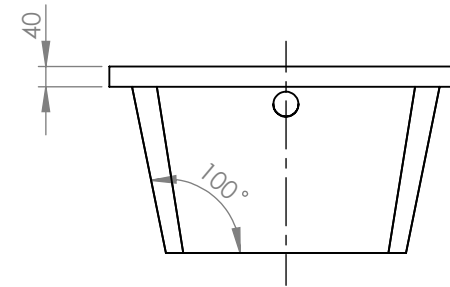

SECTION A-A
SCALE 1 : 15

		TITLE:	
		BATHTUB STAR LINE CLASSIC 105X70	
DRAWN	DATE	NAME	DWG NO.
	26/10/2021	KONSTANTINOS PAIZANOS	A4
		SCALE:1:15	SHEET 1 OF 1

SECTION A-A
SCALE 1 : 15

		TITLE:	
		BATHTUB STAR LINE CLASSIC 120X70	
DRAWN	DATE	NAME	DWG NO.
	26/10/2021	KONSTANTINOS PAIZANOS	
SCALE:1:15			A4
SHEET 1 OF 1			

SECTION A-A
SCALE 1 : 15

		TITLE:	
		BATHTUB STAR LINE CLASSIC 130X70	
DRAWN	DATE	NAME	DWG NO.
	26/10/2021	KONSTANTINOS PAIZANOS	A4
SCALE:1:15			SHEET 1 OF 1

SECTION A-A
SCALE 1 : 15

		TITLE:	
		BATHTUB STAR LINE CLASSIC 140X70	
DRAWN	DATE	NAME	DWG NO.
	26/10/2021	KONSTANTINOS PAIZANOS	A4
SCALE:1:15			SHEET 1 OF 1

SECTION A-A
SCALE 1 : 15

		TITLE:	
		BATHTUB STAR LINE CLASSIC 150X70	
DRAWN	DATE	NAME	DWG NO.
	26/10/2021	KONSTANTINOS PAIZANOS	A4
SCALE:1:15			SHEET 1 OF 1

SECTION A-A
SCALE 1 : 15

		TITLE:	
		BATHTUB STAR LINE CLASSIC 160X70	
DRAWN	DATE	NAME	DWG NO.
	26/10/2021	KONSTANTINOS PAIZANOS	A4
SCALE:1:15			SHEET 1 OF 1

SECTION A-A
SCALE 1 : 15

		TITLE:	
		BATHTUB STAR LINE CLASSIC 170X70	
DRAWN	DATE	NAME	DWG NO.
	26/10/2021	KONSTANTINOS PAIZANOS	A4
SCALE:1:15			SHEET 1 OF 1