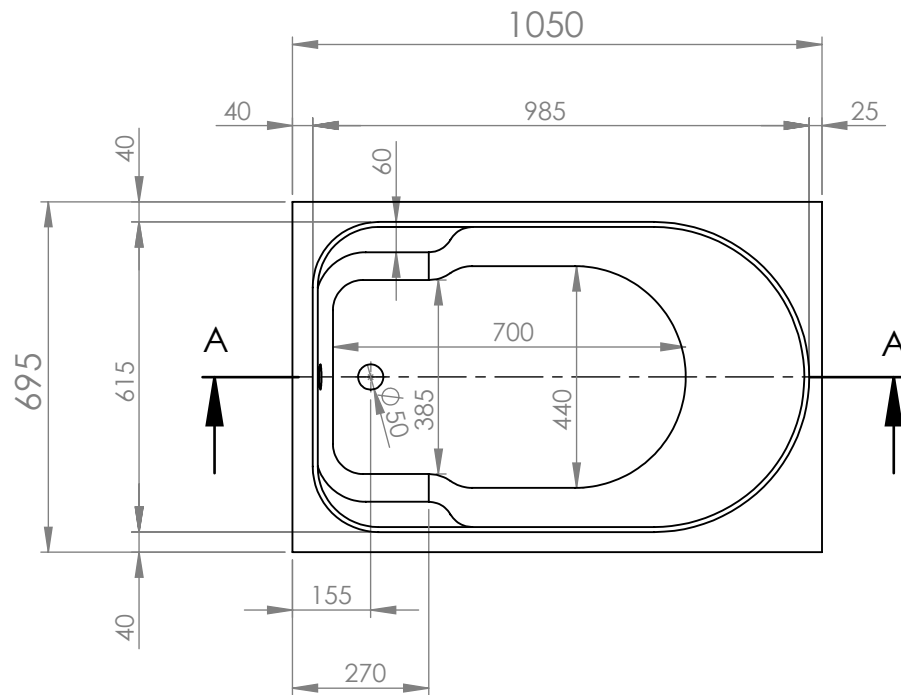

SECTION A-A
SCALE 1 : 15

		TITLE:	
		BATHTUB STAR LINE CLASSIC 105X70	
DRAWN	DATE	NAME	DWG NO.
	26/10/2021	KONSTANTINOS PAIZANOS	A4
		SCALE:1:15	SHEET 1 OF 1

SECTION A-A
SCALE 1 : 15

		TITLE:	
		BATHTUB STAR LINE CLASSIC 120X70	
DRAWN	DATE	NAME	DWG NO.
	26/10/2021	KONSTANTINOS PAIZANOS	
SCALE:1:15			A4
SHEET 1 OF 1			

SECTION A-A
SCALE 1 : 15

		TITLE:	
		BATHTUB STAR LINE CLASSIC 130X70	
DRAWN	DATE	NAME	DWG NO.
	26/10/2021	KONSTANTINOS PAIZANOS	A4
SCALE:1:15			SHEET 1 OF 1

SECTION A-A
SCALE 1 : 15

		TITLE:	
		BATHTUB STAR LINE CLASSIC 140X70	
DRAWN	DATE	NAME	DWG NO.
	26/10/2021	KONSTANTINOS PAIZANOS	A4
SCALE:1:15			SHEET 1 OF 1

SECTION A-A
SCALE 1 : 15

		TITLE:	
		BATHTUB STAR LINE CLASSIC 150X70	
DRAWN	DATE	NAME	DWG NO.
	26/10/2021	KONSTANTINOS PAIZANOS	A4
SCALE:1:15			SHEET 1 OF 1

SECTION A-A
SCALE 1 : 15

		TITLE:	
		BATHTUB STAR LINE CLASSIC 160X70	
DRAWN	DATE	NAME	DWG NO.
	26/10/2021	KONSTANTINOS PAIZANOS	A4
SCALE:1:15			SHEET 1 OF 1

SECTION A-A
SCALE 1 : 15

		TITLE:	
		BATHTUB STAR LINE CLASSIC 170X70	
DRAWN	DATE	NAME	DWG NO.
	26/10/2021	KONSTANTINOS PAIZANOS	A4
SCALE:1:15			SHEET 1 OF 1