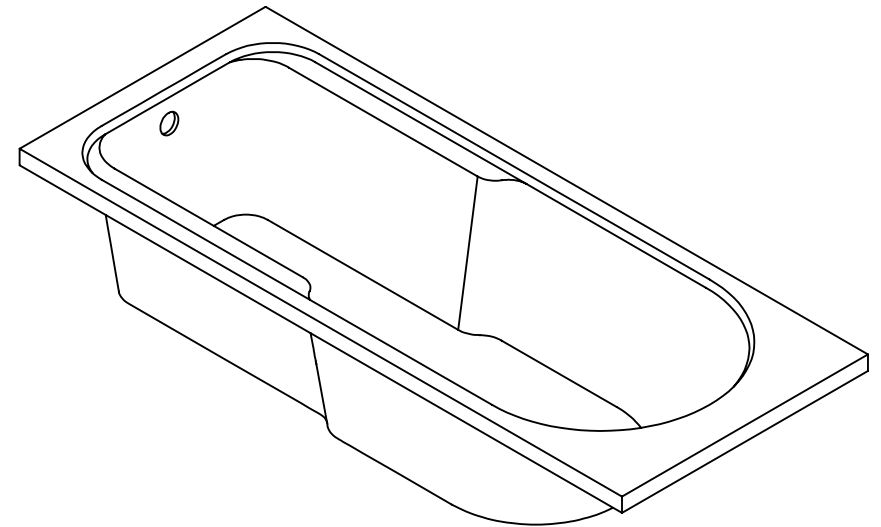

SECTION A-A
SCALE 1 : 15

		TITLE:	
		BATHTUB STAR LINE CLASSIC 130X70	
DRAWN	DATE	NAME	DWG NO.
	26/10/2021	KONSTANTINOS PAIZANOS	A4
SCALE:1:15			SHEET 1 OF 1

SECTION A-A
SCALE 1 : 15

		TITLE:	
		BATHTUB STAR LINE CLASSIC 140X70	
DRAWN	DATE	NAME	DWG NO.
	26/10/2021	KONSTANTINOS PAIZANOS	A4
SCALE:1:15			SHEET 1 OF 1

SECTION A-A
SCALE 1 : 15

		TITLE:	
		BATHTUB STAR LINE CLASSIC 150X70	
DRAWN	DATE	NAME	DWG NO.
	26/10/2021	KONSTANTINOS PAIZANOS	A4
SCALE:1:15			SHEET 1 OF 1

SECTION A-A
SCALE 1 : 15

		TITLE:	
		BATHTUB STAR LINE CLASSIC 160X70	
DRAWN	DATE	NAME	DWG NO.
	26/10/2021	KONSTANTINOS PAIZANOS	A4
SCALE:1:15			SHEET 1 OF 1

SECTION A-A
SCALE 1 : 15

		TITLE:	
		BATHTUB STAR LINE CLASSIC 170X70	
DRAWN	DATE	NAME	DWG NO.
	26/10/2021	KONSTANTINOS PAIZANOS	A4
SCALE:1:15			SHEET 1 OF 1