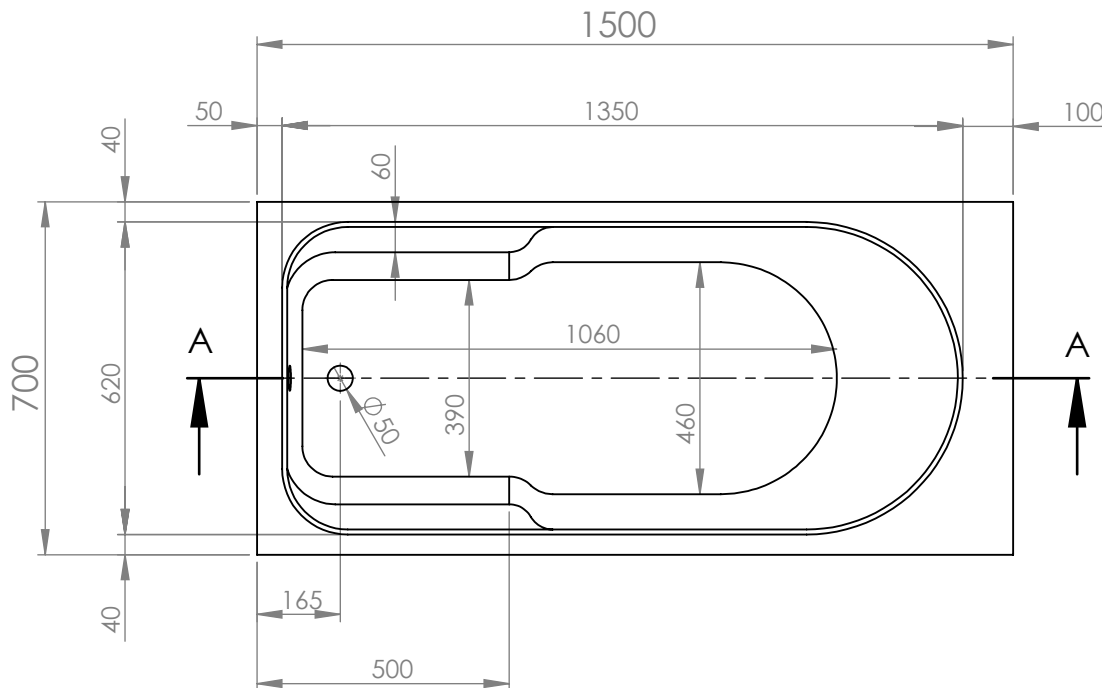

SECTION A-A
SCALE 1 : 15

		TITLE:	
		BATHTUB STAR LINE CLASSIC 105X70	
DRAWN	DATE	NAME	DWG NO.
	26/10/2021	KONSTANTINOS PAIZANOS	A4
		SCALE:1:15	SHEET 1 OF 1

SECTION A-A
SCALE 1 : 15

		TITLE:	
		BATHTUB STAR LINE CLASSIC 120X70	
DRAWN	DATE	NAME	DWG NO.
	26/10/2021	KONSTANTINOS PAIZANOS	
SCALE:1:15			A4
SHEET 1 OF 1			

SECTION A-A
SCALE 1 : 15

		TITLE:	
		BATHTUB STAR LINE CLASSIC 130X70	
DRAWN	DATE	NAME	DWG NO.
	26/10/2021	KONSTANTINOS PAIZANOS	A4
SCALE:1:15			SHEET 1 OF 1

SECTION A-A
SCALE 1 : 15

		TITLE:	
		BATHTUB STAR LINE CLASSIC 140X70	
DRAWN	DATE	NAME	DWG NO.
	26/10/2021	KONSTANTINOS PAIZANOS	A4
SCALE:1:15			SHEET 1 OF 1

SECTION A-A
SCALE 1 : 15

		TITLE:	
		BATHTUB STAR LINE CLASSIC 150X70	
DRAWN	DATE	NAME	DWG NO.
	26/10/2021	KONSTANTINOS PAIZANOS	A4
SCALE:1:15			SHEET 1 OF 1

SECTION A-A
SCALE 1 : 15

		TITLE:	
		BATHTUB STAR LINE CLASSIC 160X70	
DRAWN	DATE	NAME	DWG NO.
	26/10/2021	KONSTANTINOS PAIZANOS	A4
SCALE:1:15			SHEET 1 OF 1

SECTION A-A
SCALE 1 : 15

		TITLE:	
		BATHTUB STAR LINE CLASSIC 170X70	
DRAWN	DATE	NAME	DWG NO.
	26/10/2021	KONSTANTINOS PAIZANOS	A4
SCALE:1:15			SHEET 1 OF 1