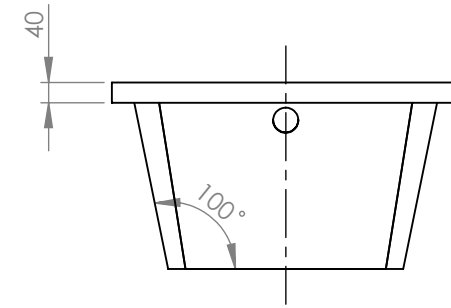

SECTION A-A
SCALE 1 : 15

		TITLE:	
		BATHTUB STAR LINE CLASSIC 130X70	
DRAWN	DATE	NAME	DWG NO.
	26/10/2021	KONSTANTINOS PAIZANOS	A4
SCALE:1:15			SHEET 1 OF 1

SECTION A-A
SCALE 1 : 15

		TITLE:	
		BATHTUB STAR LINE CLASSIC 140X70	
DRAWN	DATE	NAME	DWG NO.
	26/10/2021	KONSTANTINOS PAIZANOS	A4
SCALE:1:15			SHEET 1 OF 1

SECTION A-A
SCALE 1 : 15

		TITLE:	
		BATHTUB STAR LINE CLASSIC 150X70	
DRAWN	DATE	NAME	DWG NO.
	26/10/2021	KONSTANTINOS PAIZANOS	A4
SCALE:1:15			SHEET 1 OF 1

SECTION A-A
SCALE 1 : 15

		TITLE:	
		BATHTUB STAR LINE CLASSIC 160X70	
DRAWN	DATE	NAME	DWG NO.
	26/10/2021	KONSTANTINOS PAIZANOS	A4
SCALE:1:15			SHEET 1 OF 1

SECTION A-A
SCALE 1 : 15

		TITLE:	
		BATHTUB STAR LINE CLASSIC 170X70	
DRAWN	DATE	NAME	DWG NO.
	26/10/2021	KONSTANTINOS PAIZANOS	A4
SCALE:1:15			SHEET 1 OF 1