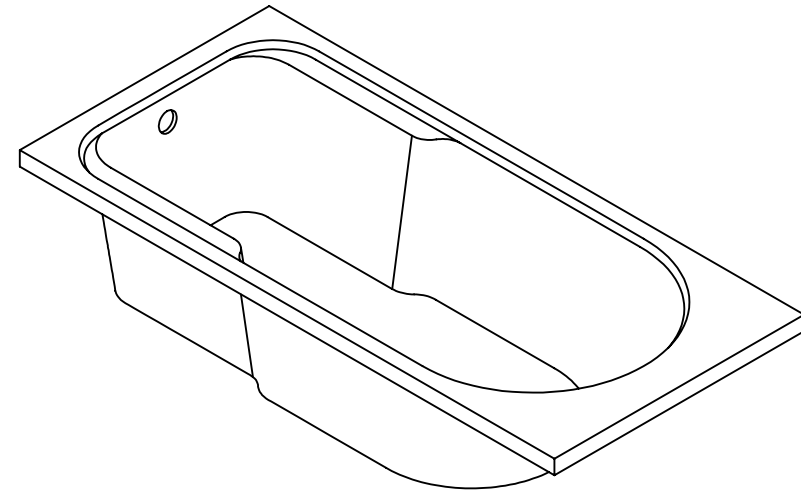

SECTION A-A
SCALE 1 : 15

		TITLE:	
		BATHTUB STAR LINE CLASSIC 105X70	
DRAWN	DATE	NAME	DWG NO.
	26/10/2021	KONSTANTINOS PAIZANOS	A4
		SCALE:1:15	SHEET 1 OF 1

SECTION A-A
SCALE 1 : 15

		TITLE:	
		BATHTUB STAR LINE CLASSIC 120X70	
DRAWN	DATE	NAME	DWG NO.
	26/10/2021	KONSTANTINOS PAIZANOS	
SCALE:1:15			A4
SHEET 1 OF 1			

SECTION A-A
SCALE 1 : 15

		TITLE:	
		BATHTUB STAR LINE CLASSIC 130X70	
DRAWN	DATE	NAME	DWG NO.
	26/10/2021	KONSTANTINOS PAIZANOS	A4
SCALE:1:15			SHEET 1 OF 1

SECTION A-A
SCALE 1 : 15

		TITLE:	
		BATHTUB STAR LINE CLASSIC 140X70	
DRAWN	DATE	NAME	DWG NO.
	26/10/2021	KONSTANTINOS PAIZANOS	A4
SCALE:1:15			SHEET 1 OF 1

SECTION A-A
SCALE 1 : 15

		TITLE:	
		BATHTUB STAR LINE CLASSIC 150X70	
DRAWN	DATE	NAME	DWG NO.
	26/10/2021	KONSTANTINOS PAIZANOS	A4
SCALE:1:15			SHEET 1 OF 1

SECTION A-A
SCALE 1 : 15

		TITLE:	
		BATHTUB STAR LINE CLASSIC 160X70	
DRAWN	DATE	NAME	DWG NO.
	26/10/2021	KONSTANTINOS PAIZANOS	A4
SCALE:1:15			SHEET 1 OF 1

SECTION A-A
SCALE 1 : 15

		TITLE:	
		BATHTUB STAR LINE CLASSIC 170X70	
DRAWN	DATE	NAME	DWG NO.
	26/10/2021	KONSTANTINOS PAIZANOS	A4
SCALE:1:15			SHEET 1 OF 1