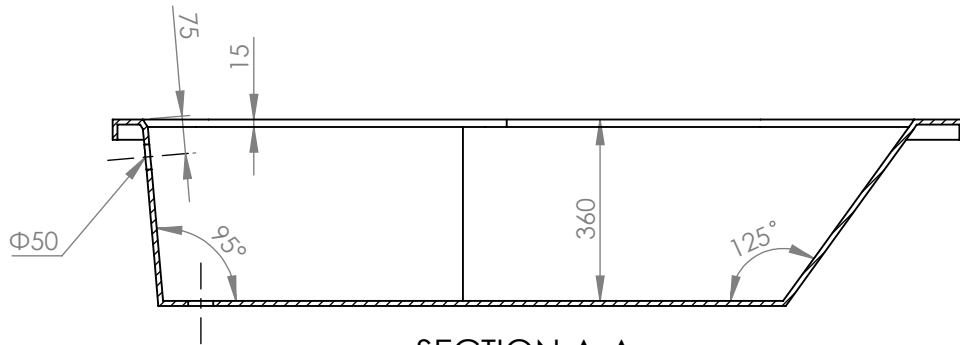

SECTION A-A
SCALE 1 : 15

		TITLE:	
		BATHTUB STAR LINE CLASSIC 150X70	
DRAWN	DATE	NAME	DWG NO.
	26/10/2021	KONSTANTINOS PAIZANOS	A4
SCALE:1:15			SHEET 1 OF 1

SECTION A-A
SCALE 1 : 15

		TITLE:	
		BATHTUB STAR LINE CLASSIC 160X70	
DRAWN	DATE	NAME	DWG NO.
	26/10/2021	KONSTANTINOS PAIZANOS	A4
SCALE:1:15			SHEET 1 OF 1

SECTION A-A
SCALE 1 : 15

		TITLE:	
		BATHTUB STAR LINE CLASSIC 170X70	
DRAWN	DATE	NAME	DWG NO.
	26/10/2021	KONSTANTINOS PAIZANOS	A4
SCALE:1:15			SHEET 1 OF 1