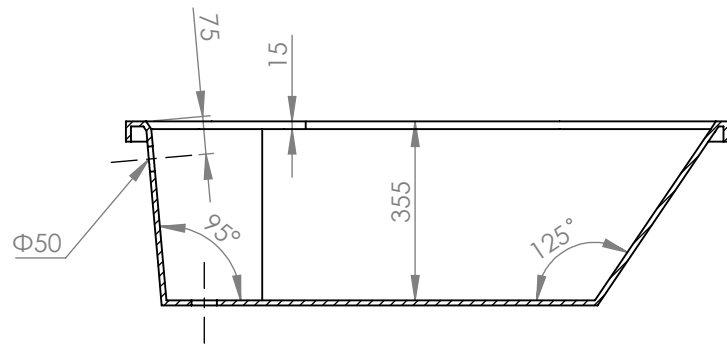

SECTION A-A
SCALE 1 : 15

		TITLE:	
		BATHTUB STAR LINE CLASSIC 105X70	
DRAWN	DATE	NAME	DWG NO.
	26/10/2021	KONSTANTINOS PAIZANOS	A4
		SCALE:1:15	SHEET 1 OF 1

SECTION A-A
SCALE 1 : 15

		TITLE:	
		BATHTUB STAR LINE CLASSIC 120X70	
DRAWN	DATE	NAME	DWG NO.
	26/10/2021	KONSTANTINOS PAIZANOS	
SCALE:1:15			A4
SHEET 1 OF 1			

SECTION A-A
SCALE 1 : 15

		TITLE:	
		BATHTUB STAR LINE CLASSIC 130X70	
DRAWN	DATE	NAME	DWG NO.
	26/10/2021	KONSTANTINOS PAIZANOS	A4
SCALE:1:15			SHEET 1 OF 1

SECTION A-A
SCALE 1 : 15

		TITLE:	
		BATHTUB STAR LINE CLASSIC 140X70	
DRAWN	DATE	NAME	DWG NO.
	26/10/2021	KONSTANTINOS PAIZANOS	A4
SCALE:1:15			SHEET 1 OF 1

SECTION A-A
SCALE 1 : 15

		TITLE:	
		BATHTUB STAR LINE CLASSIC 150X70	
DRAWN	DATE	NAME	DWG NO.
	26/10/2021	KONSTANTINOS PAIZANOS	A4
SCALE:1:15			SHEET 1 OF 1

SECTION A-A
SCALE 1 : 15

		TITLE:	
		BATHTUB STAR LINE CLASSIC 160X70	
DRAWN	DATE	NAME	DWG NO.
	26/10/2021	KONSTANTINOS PAIZANOS	A4
SCALE:1:15			SHEET 1 OF 1

SECTION A-A
SCALE 1 : 15

		TITLE:	
		BATHTUB STAR LINE CLASSIC 170X70	
DRAWN	DATE	NAME	DWG NO.
	26/10/2021	KONSTANTINOS PAIZANOS	A4
SCALE:1:15			SHEET 1 OF 1