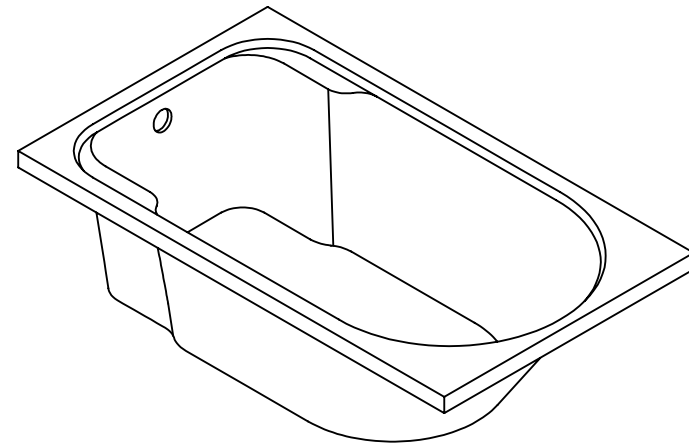

SECTION A-A
SCALE 1 : 15

		TITLE:	
		BATHTUB STAR LINE CLASSIC 105X70	
DRAWN	DATE	NAME	DWG NO.
	26/10/2021	KONSTANTINOS PAIZANOS	A4
		SCALE:1:15	SHEET 1 OF 1

SECTION A-A
SCALE 1 : 15

		TITLE:	
		BATHTUB STAR LINE CLASSIC 120X70	
DRAWN	DATE	NAME	DWG NO.
	26/10/2021	KONSTANTINOS PAIZANOS	
SCALE:1:15			A4
SHEET 1 OF 1			

SECTION A-A
SCALE 1 : 15

		TITLE:	
		BATHTUB STAR LINE CLASSIC 130X70	
DRAWN	DATE	NAME	DWG NO.
	26/10/2021	KONSTANTINOS PAIZANOS	A4
SCALE:1:15			SHEET 1 OF 1

SECTION A-A
SCALE 1 : 15

		TITLE:	
		BATHTUB STAR LINE CLASSIC 140X70	
DRAWN	DATE	NAME	DWG NO.
	26/10/2021	KONSTANTINOS PAIZANOS	A4
SCALE:1:15			SHEET 1 OF 1

SECTION A-A
SCALE 1 : 15

		TITLE:	
		BATHTUB STAR LINE CLASSIC 150X70	
DRAWN	DATE	NAME	DWG NO.
	26/10/2021	KONSTANTINOS PAIZANOS	A4
SCALE:1:15			SHEET 1 OF 1

SECTION A-A
SCALE 1 : 15

		TITLE:	
		BATHTUB STAR LINE CLASSIC 160X70	
DRAWN	DATE	NAME	DWG NO.
	26/10/2021	KONSTANTINOS PAIZANOS	A4
SCALE:1:15			SHEET 1 OF 1

SECTION A-A
SCALE 1 : 15

		TITLE:	
		BATHTUB STAR LINE CLASSIC 170X70	
DRAWN	DATE	NAME	DWG NO.
	26/10/2021	KONSTANTINOS PAIZANOS	A4
SCALE:1:15			SHEET 1 OF 1