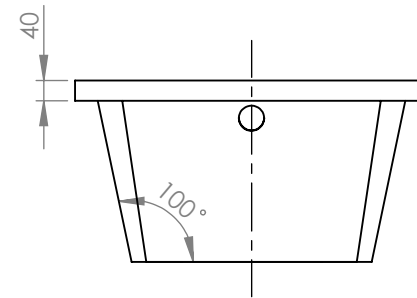

SECTION A-A
SCALE 1 : 15

		TITLE:	
		BATHTUB STAR LINE CLASSIC 105X70	
DRAWN	DATE	NAME	DWG NO.
	26/10/2021	KONSTANTINOS PAIZANOS	A4
		SCALE:1:15	SHEET 1 OF 1

SECTION A-A
SCALE 1 : 15

		TITLE:	
		BATHTUB STAR LINE CLASSIC 120X70	
DRAWN	DATE	NAME	DWG NO.
	26/10/2021	KONSTANTINOS PAIZANOS	
SCALE:1:15			A4
SHEET 1 OF 1			

SECTION A-A
SCALE 1 : 15

		TITLE:	
		BATHTUB STAR LINE CLASSIC 130X70	
DRAWN	DATE	NAME	DWG NO.
	26/10/2021	KONSTANTINOS PAIZANOS	A4
SCALE:1:15			SHEET 1 OF 1

SECTION A-A
SCALE 1 : 15

		TITLE:	
		BATHTUB STAR LINE CLASSIC 140X70	
DRAWN	DATE	NAME	DWG NO.
	26/10/2021	KONSTANTINOS PAIZANOS	A4
SCALE:1:15			SHEET 1 OF 1

SECTION A-A
SCALE 1 : 15

		TITLE:	
		BATHTUB STAR LINE CLASSIC 150X70	
DRAWN	DATE	NAME	DWG NO.
	26/10/2021	KONSTANTINOS PAIZANOS	A4
SCALE:1:15			SHEET 1 OF 1

SECTION A-A
SCALE 1 : 15

		TITLE:	
		BATHTUB STAR LINE CLASSIC 160X70	
DRAWN	DATE	NAME	DWG NO.
	26/10/2021	KONSTANTINOS PAIZANOS	A4
SCALE:1:15			SHEET 1 OF 1

SECTION A-A
SCALE 1 : 15

		TITLE:	
		BATHTUB STAR LINE CLASSIC 170X70	
DRAWN	DATE	NAME	DWG NO.
	26/10/2021	KONSTANTINOS PAIZANOS	A4
SCALE:1:15			SHEET 1 OF 1