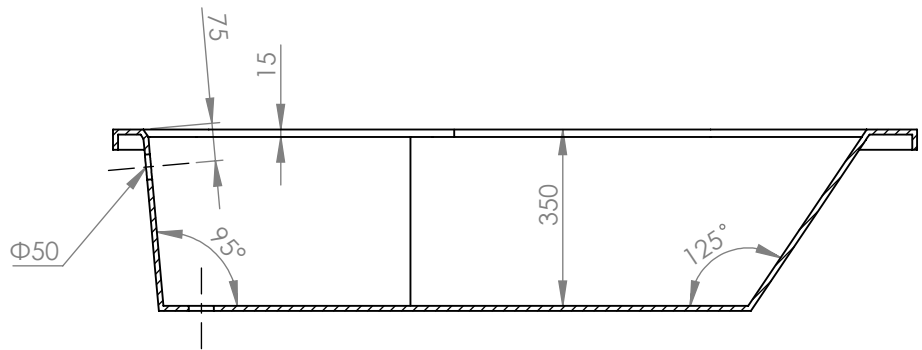

SECTION A-A
SCALE 1 : 15

		TITLE:	
		BATHTUB STAR LINE CLASSIC 105X70	
DRAWN	DATE	NAME	DWG NO.
	26/10/2021	KONSTANTINOS PAIZANOS	A4
		SCALE:1:15	SHEET 1 OF 1

SECTION A-A
SCALE 1 : 15

		TITLE:	
		BATHTUB STAR LINE CLASSIC 120X70	
DRAWN	DATE	NAME	DWG NO.
	26/10/2021	KONSTANTINOS PAIZANOS	
SCALE:1:15			A4
SHEET 1 OF 1			

SECTION A-A
SCALE 1 : 15

		TITLE:	
		BATHTUB STAR LINE CLASSIC 130X70	
DRAWN	DATE	NAME	DWG NO.
	26/10/2021	KONSTANTINOS PAIZANOS	A4
SCALE:1:15			SHEET 1 OF 1

SECTION A-A
SCALE 1 : 15

		TITLE:	
		BATHTUB STAR LINE CLASSIC 140X70	
DRAWN	DATE	NAME	DWG NO.
	26/10/2021	KONSTANTINOS PAIZANOS	A4
SCALE:1:15			SHEET 1 OF 1

SECTION A-A
SCALE 1 : 15

		TITLE:	
		BATHTUB STAR LINE CLASSIC 150X70	
DRAWN	DATE	NAME	DWG NO.
	26/10/2021	KONSTANTINOS PAIZANOS	A4
SCALE:1:15			SHEET 1 OF 1

SECTION A-A
SCALE 1 : 15

		TITLE:	
		BATHTUB STAR LINE CLASSIC 160X70	
DRAWN	DATE	NAME	DWG NO.
	26/10/2021	KONSTANTINOS PAIZANOS	A4
SCALE:1:15			SHEET 1 OF 1

SECTION A-A
SCALE 1 : 15

		TITLE:	
		BATHTUB STAR LINE CLASSIC 170X70	
DRAWN	DATE	NAME	DWG NO.
	26/10/2021	KONSTANTINOS PAIZANOS	A4
SCALE:1:15			SHEET 1 OF 1