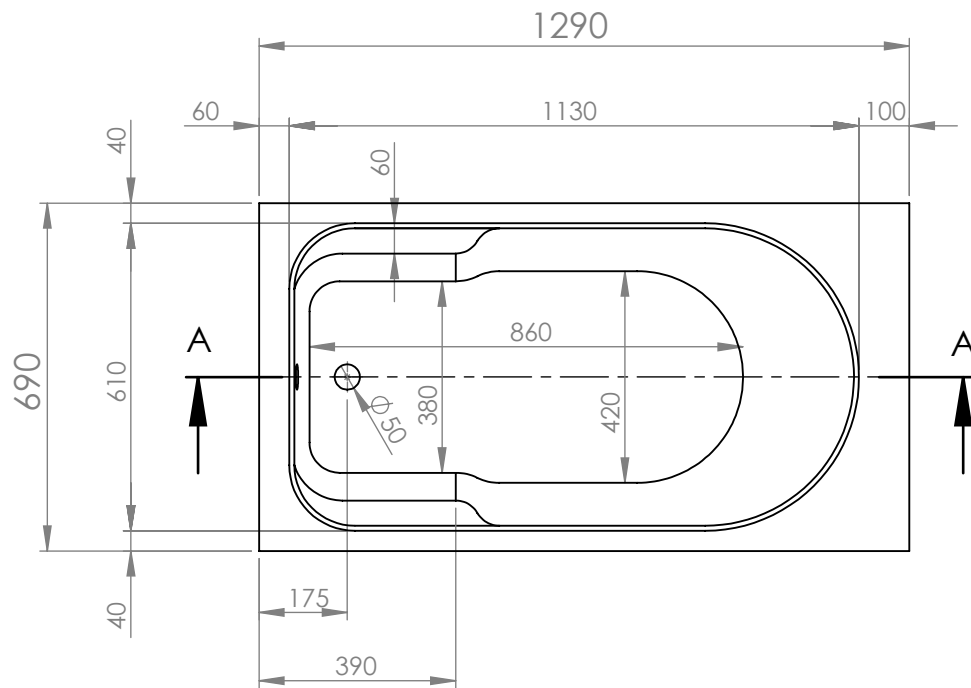

SECTION A-A
SCALE 1 : 15

		TITLE:	
		BATHTUB STAR LINE CLASSIC 105X70	
DRAWN	DATE	NAME	DWG NO.
	26/10/2021	KONSTANTINOS PAIZANOS	A4
		SCALE:1:15	SHEET 1 OF 1

SECTION A-A
SCALE 1 : 15

		TITLE:	
		BATHTUB STAR LINE CLASSIC 120X70	
DRAWN	DATE	NAME	DWG NO.
	26/10/2021	KONSTANTINOS PAIZANOS	
SCALE:1:15			A4
SHEET 1 OF 1			

SECTION A-A
SCALE 1 : 15

		TITLE:	
		BATHTUB STAR LINE CLASSIC 130X70	
DRAWN	DATE	NAME	DWG NO.
	26/10/2021	KONSTANTINOS PAIZANOS	A4
SCALE:1:15			SHEET 1 OF 1

SECTION A-A
SCALE 1 : 15

		TITLE:	
		BATHTUB STAR LINE CLASSIC 140X70	
DRAWN	DATE	NAME	DWG NO.
	26/10/2021	KONSTANTINOS PAIZANOS	A4
SCALE:1:15			SHEET 1 OF 1

SECTION A-A
SCALE 1 : 15

		TITLE:	
		BATHTUB STAR LINE CLASSIC 150X70	
DRAWN	DATE	NAME	DWG NO.
	26/10/2021	KONSTANTINOS PAIZANOS	A4
SCALE:1:15			SHEET 1 OF 1

SECTION A-A
SCALE 1 : 15

		TITLE:	
		BATHTUB STAR LINE CLASSIC 160X70	
DRAWN	DATE	NAME	DWG NO.
	26/10/2021	KONSTANTINOS PAIZANOS	A4
SCALE:1:15			SHEET 1 OF 1

SECTION A-A
SCALE 1 : 15

		TITLE:	
		BATHTUB STAR LINE CLASSIC 170X70	
DRAWN	DATE	NAME	DWG NO.
	26/10/2021	KONSTANTINOS PAIZANOS	A4
SCALE:1:15			SHEET 1 OF 1