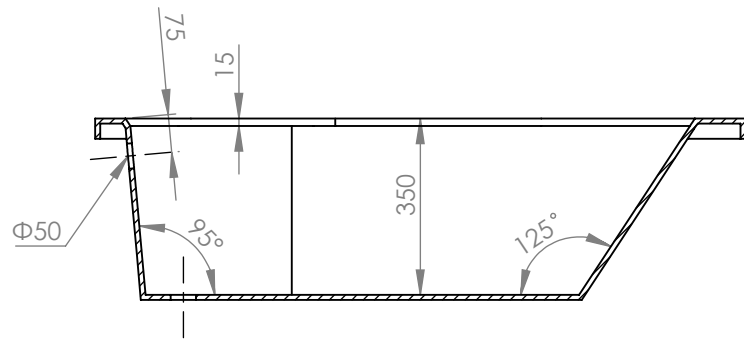

SECTION A-A
SCALE 1 : 15

		TITLE:	
		BATHTUB STAR LINE CLASSIC 105X70	
DRAWN	DATE	NAME	DWG NO.
	26/10/2021	KONSTANTINOS PAIZANOS	A4
		SCALE:1:15	SHEET 1 OF 1

SECTION A-A
SCALE 1 : 15

		TITLE:	
		BATHTUB STAR LINE CLASSIC 120X70	
DRAWN	DATE	NAME	DWG NO.
	26/10/2021	KONSTANTINOS PAIZANOS	
SCALE:1:15			A4
SHEET 1 OF 1			

SECTION A-A
SCALE 1 : 15

		TITLE:	
		BATHTUB STAR LINE CLASSIC 130X70	
DRAWN	DATE	NAME	DWG NO.
	26/10/2021	KONSTANTINOS PAIZANOS	A4
SCALE:1:15			SHEET 1 OF 1

SECTION A-A
SCALE 1 : 15

		TITLE:	
		BATHTUB STAR LINE CLASSIC 140X70	
DRAWN	DATE	NAME	DWG NO.
	26/10/2021	KONSTANTINOS PAIZANOS	A4
SCALE:1:15			SHEET 1 OF 1

SECTION A-A
SCALE 1 : 15

		TITLE:	
		BATHTUB STAR LINE CLASSIC 150X70	
DRAWN	DATE	NAME	DWG NO.
	26/10/2021	KONSTANTINOS PAIZANOS	A4
SCALE:1:15			SHEET 1 OF 1

SECTION A-A
SCALE 1 : 15

		TITLE:	
		BATHTUB STAR LINE CLASSIC 160X70	
DRAWN	DATE	NAME	DWG NO.
	26/10/2021	KONSTANTINOS PAIZANOS	A4
SCALE:1:15			SHEET 1 OF 1

SECTION A-A
SCALE 1 : 15

		TITLE:	
		BATHTUB STAR LINE CLASSIC 170X70	
DRAWN	DATE	NAME	DWG NO.
	26/10/2021	KONSTANTINOS PAIZANOS	A4
SCALE:1:15			SHEET 1 OF 1