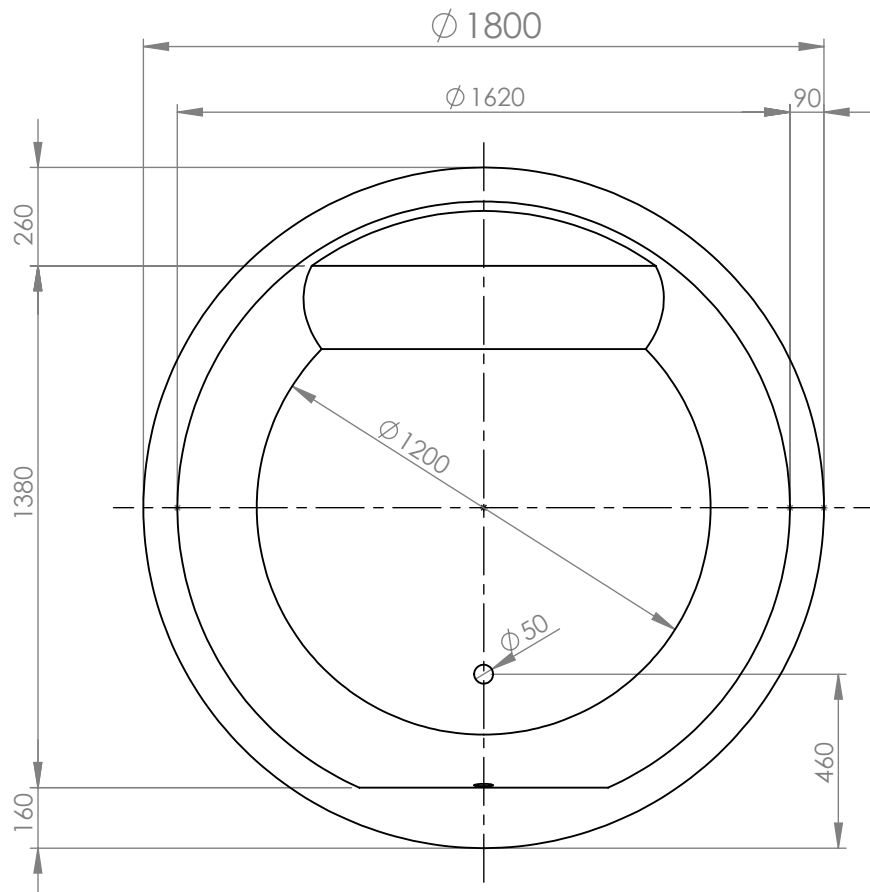

SECTION A-A

		TITLE:	
		BATHTUB MAIAMI 180X180	
DRAWN	DATE	NAME	DWG NO.
	24/11/2021	KONSTANTINOS PAIZANOS	A4
		SCALE:1:20	SHEET 1 OF 1