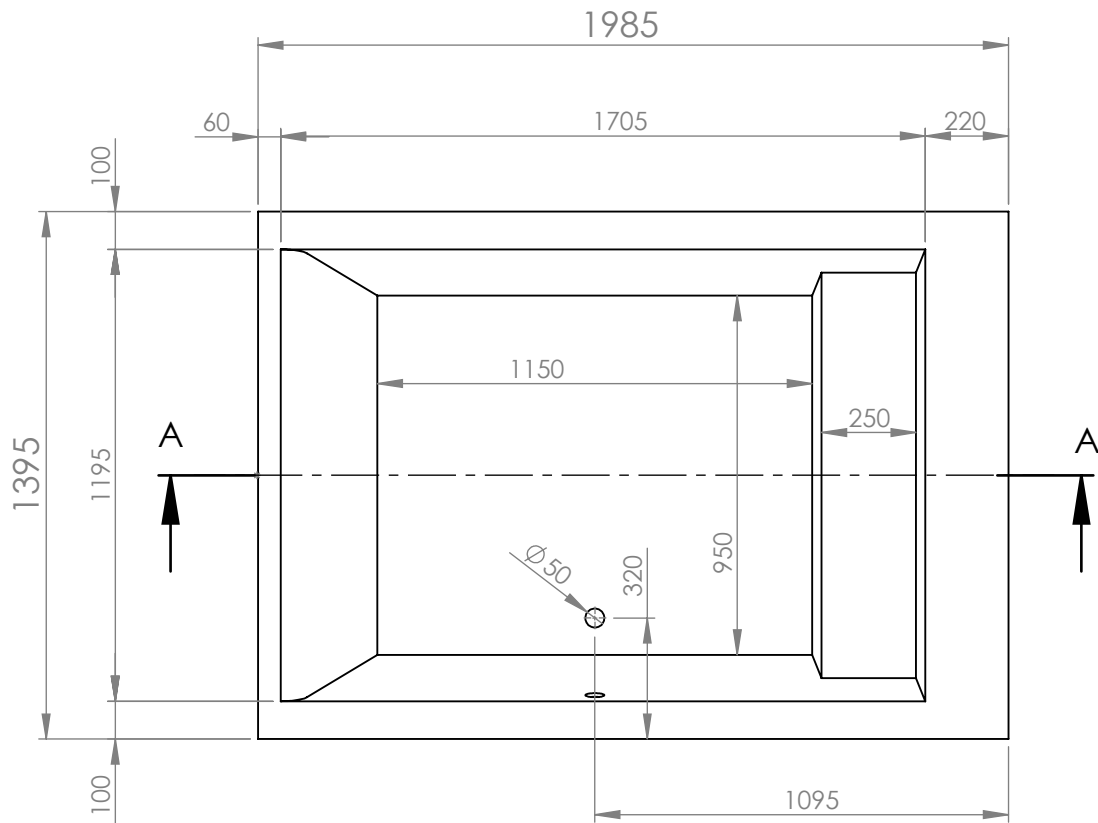

SECTION A-A

		TITLE:	
		BATHTUB LONA 200X140	
DRAWN	DATE	NAME	DWG NO.
	17/10/2021	KONSTANTINOS PAIZANOS	A4
		SCALE:1:20	SHEET 1 OF 1