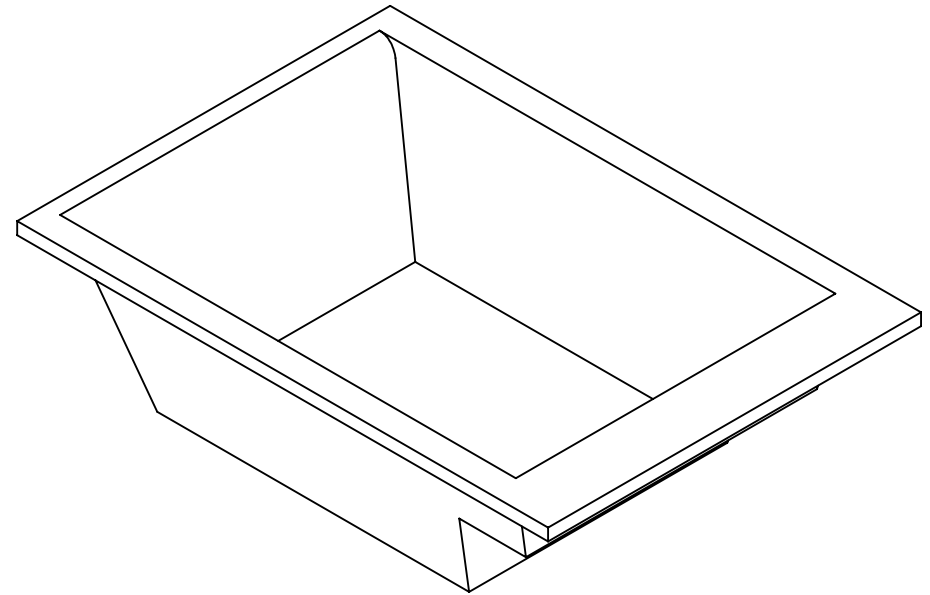

SECTION A-A

		TITLE:	
		BATHTUB LONA 200X140	
DRAWN	DATE	NAME	DWG NO.
	17/10/2021	KONSTANTINOS PAIZANOS	A4
		SCALE:1:20	SHEET 1 OF 1