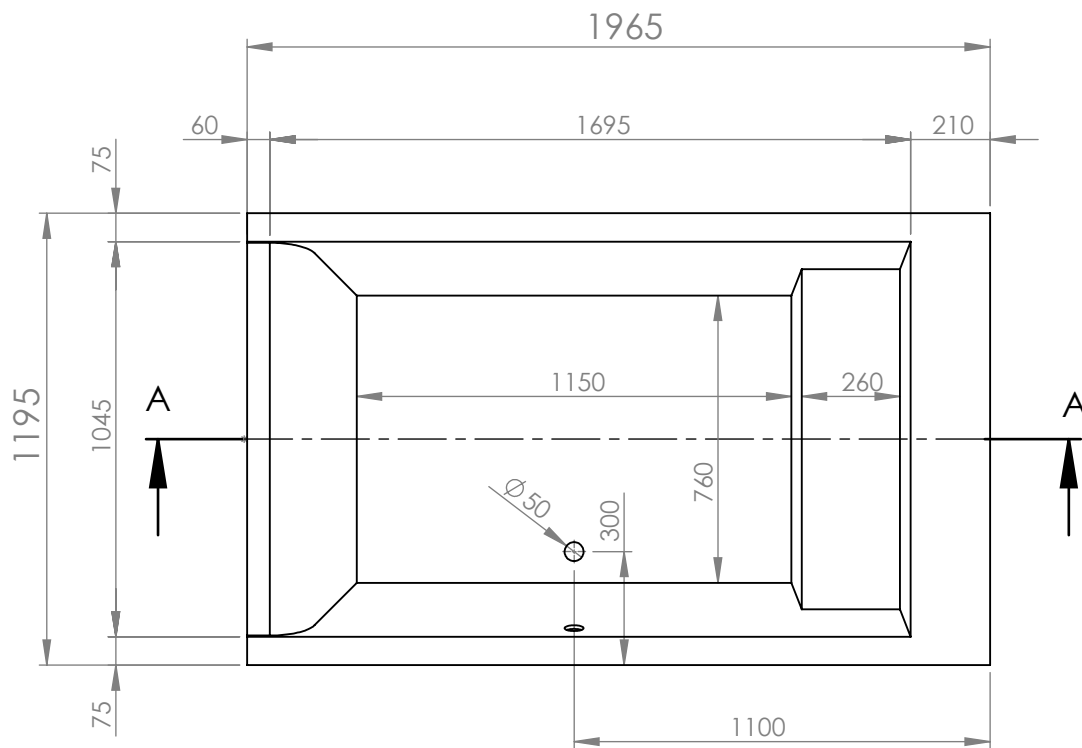

SECTION A-A

		TITLE:	
		BATHTUB LONA 200X120	
DRAWN	DATE	NAME	DWG NO.
	18/06/2022	KONSTANTINOS PAIZANOS	A4
SCALE:1:20			SHEET 1 OF 1