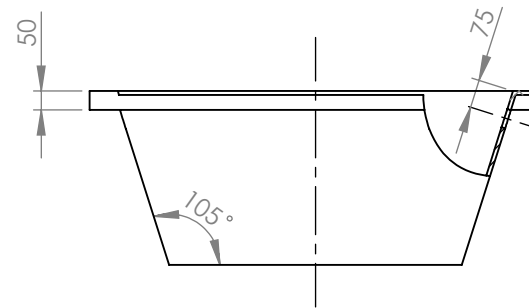

SECTION A-A

		TITLE:	
		BATHTUB LONA 200X120	
DRAWN	DATE	NAME	DWG NO.
	18/06/2022	KONSTANTINOS PAIZANOS	A4
SCALE:1:20			SHEET 1 OF 1