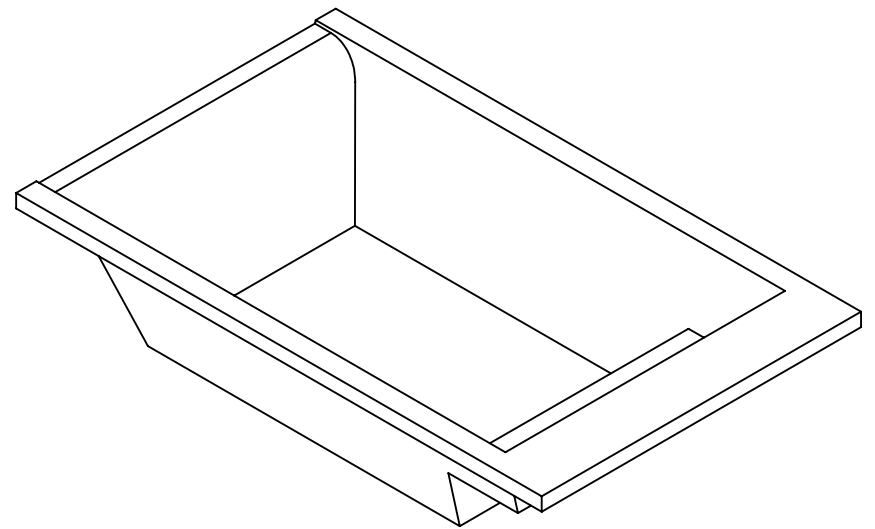

SECTION A-A

		TITLE:	
		BATHTUB LONA 200X120	
DRAWN	DATE	NAME	DWG NO.
	18/06/2022	KONSTANTINOS PAIZANOS	A4
SCALE:1:20			SHEET 1 OF 1