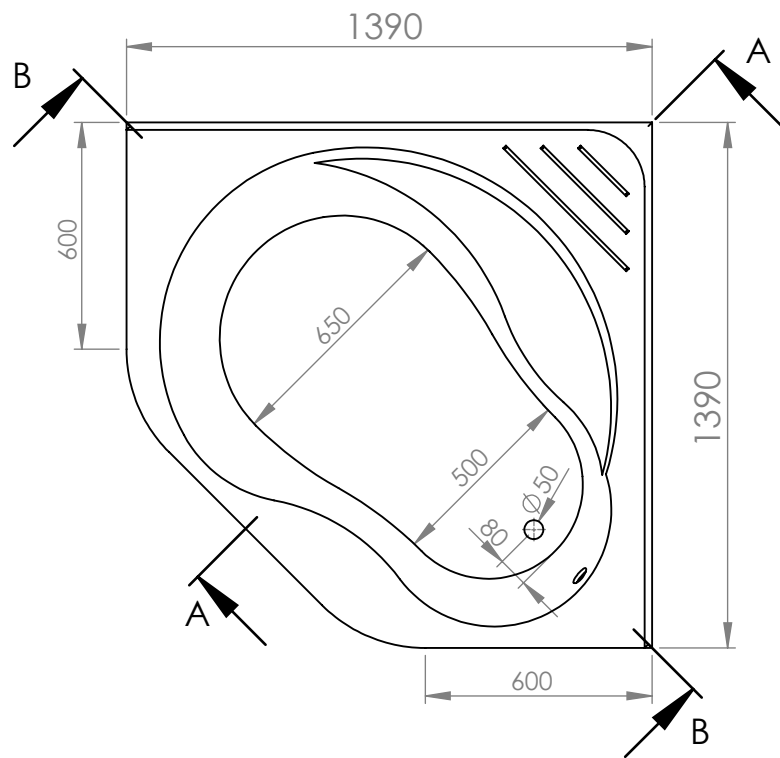

SECTION A-A

SECTION B-B

		TITLE:	
		BATHTUB IKARIA 140X140	
DRAWN	DATE	NAME	DWG NO.
	23/05/2022	KONSTANTINOS PAIZANOS	A4
SCALE:1:20			SHEET 1 OF 1

SECTION A-A

SECTION B-B

		TITLE:	
		BATHTUB IKARIA 120X120	
DRAWN	DATE	NAME	DWG NO.
	23/05/2022	KONSTANTINOS PAIZANOS	A4
		SCALE:1:20	SHEET 1 OF 1