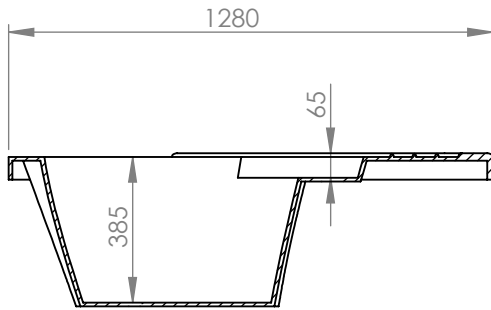

SECTION A-A

SECTION B-B

		TITLE:	
		BATHTUB IKARIA 140X140	
DRAWN	DATE	NAME	DWG NO.
	23/05/2022	KONSTANTINOS PAIZANOS	A4
SCALE:1:20			SHEET 1 OF 1

SECTION A-A

SECTION B-B

		TITLE:	
		BATHTUB IKARIA 120X120	
DRAWN	DATE	NAME	DWG NO.
	23/05/2022	KONSTANTINOS PAIZANOS	A4
		SCALE:1:20	SHEET 1 OF 1