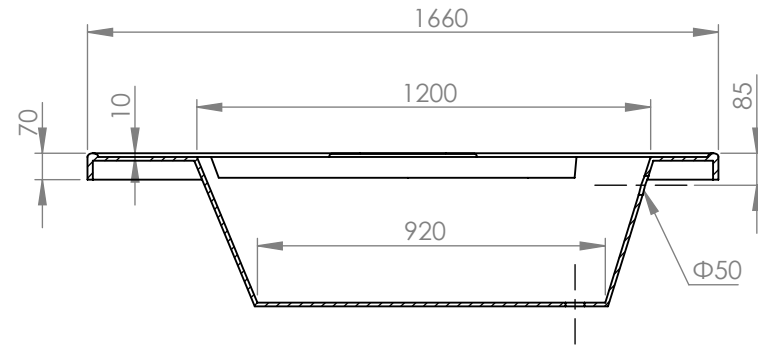

SECTION A-A

SECTION B-B

		TITLE:	
		BATHTUB IKARIA 140X140	
DRAWN	DATE	NAME	DWG NO.
	23/05/2022	KONSTANTINOS PAIZANOS	A4
SCALE:1:20			SHEET 1 OF 1

SECTION A-A

SECTION B-B

		TITLE:	
		BATHTUB IKARIA 120X120	
DRAWN	DATE	NAME	DWG NO.
	23/05/2022	KONSTANTINOS PAIZANOS	A4
		SCALE:1:20	SHEET 1 OF 1