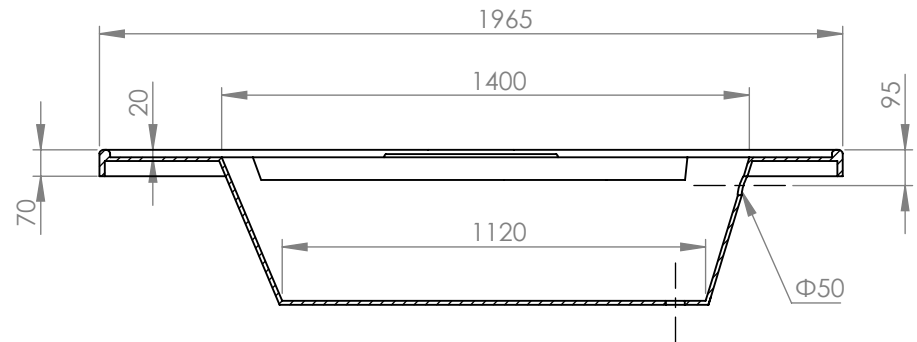

SECTION A-A

SECTION B-B

		TITLE:	
		BATHTUB IKARIA 140X140	
DRAWN	DATE	NAME	DWG NO.
	23/05/2022	KONSTANTINOS PAIZANOS	A4
SCALE:1:20			SHEET 1 OF 1

SECTION A-A

SECTION B-B

		TITLE:	
		BATHTUB IKARIA 120X120	
DRAWN	DATE	NAME	DWG NO.
	23/05/2022	KONSTANTINOS PAIZANOS	A4
		SCALE:1:20	SHEET 1 OF 1