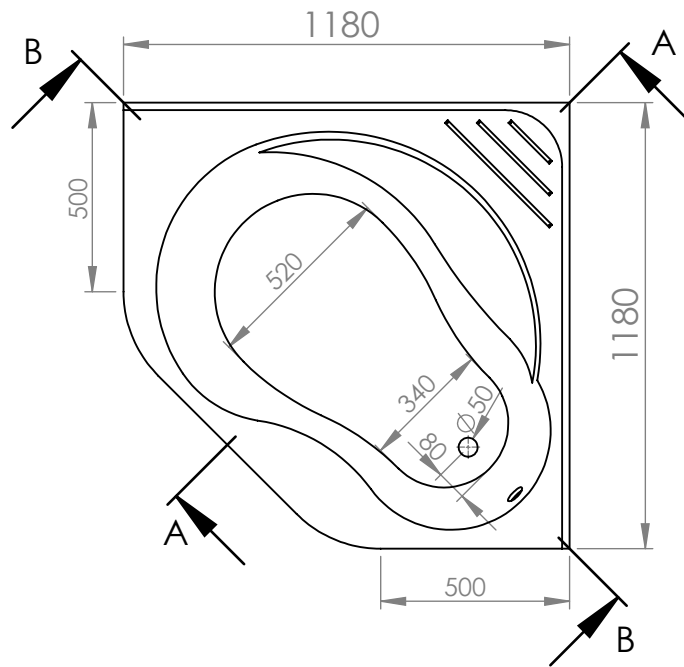

SECTION A-A

SECTION B-B

		TITLE:	
		BATHTUB IKARIA 140X140	
DRAWN	DATE	NAME	DWG NO.
	23/05/2022	KONSTANTINOS PAIZANOS	A4
SCALE:1:20			SHEET 1 OF 1

SECTION A-A

SECTION B-B

		TITLE:	
		BATHTUB IKARIA 120X120	
DRAWN	DATE	NAME	DWG NO.
	23/05/2022	KONSTANTINOS PAIZANOS	A4
		SCALE:1:20	SHEET 1 OF 1