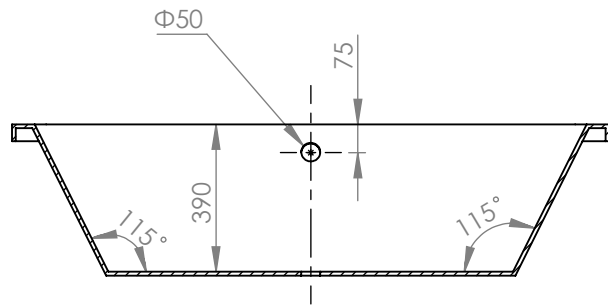

SECTION A-A

		TITLE:	
		BATHTUB ELIZA 170X70	
DRAWN	DATE	NAME	DWG NO.
	20/03/2023	KONSTANTINOS PAIZANOS	A4
		SCALE:1:20	SHEET 1 OF 1

SECTION A-A

		TITLE:	
		BATHTUB ELIZA 160X65	
DRAWN	DATE	NAME	DWG NO.
	26/09/2021	KONSTANTINOS PAIZANOS	A4
		SCALE:1:20	SHEET 1 OF 1