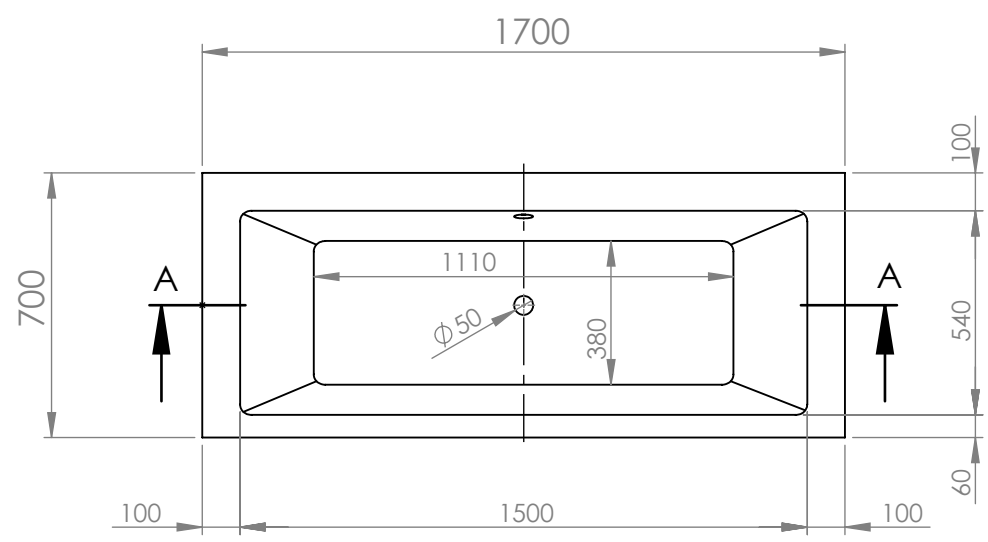

SECTION A-A

		TITLE:	
		BATHTUB ELIZA 170X70	
DRAWN	DATE	NAME	DWG NO.
	20/03/2023	KONSTANTINOS PAIZANOS	A4
		SCALE:1:20	SHEET 1 OF 1

SECTION A-A

		TITLE:	
		BATHTUB ELIZA 160X65	
DRAWN	DATE	NAME	DWG NO.
	26/09/2021	KONSTANTINOS PAIZANOS	A4
		SCALE:1:20	SHEET 1 OF 1