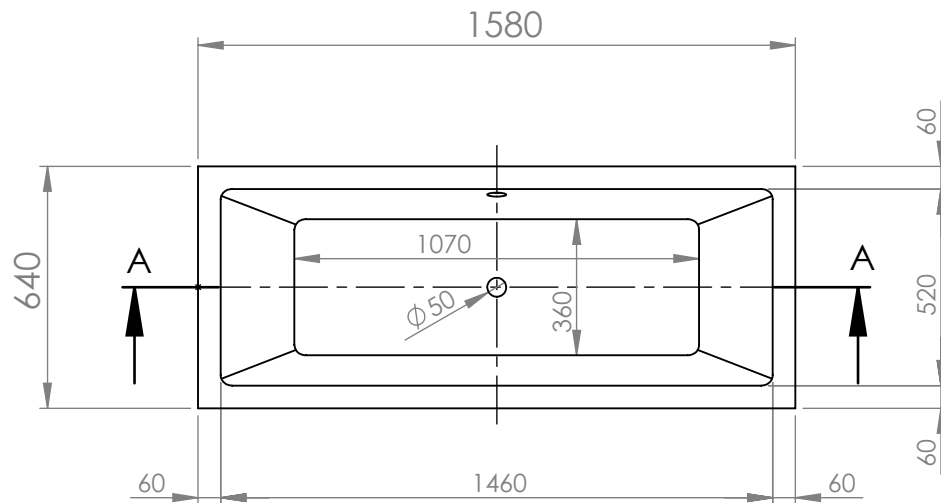

SECTION A-A

		TITLE:	
		BATHTUB ELIZA 170X70	
DRAWN	DATE	NAME	DWG NO.
	20/03/2023	KONSTANTINOS PAIZANOS	A4
		SCALE:1:20	SHEET 1 OF 1

SECTION A-A

		TITLE:	
		BATHTUB ELIZA 160X65	
DRAWN	DATE	NAME	DWG NO.
	26/09/2021	KONSTANTINOS PAIZANOS	A4
		SCALE:1:20	SHEET 1 OF 1