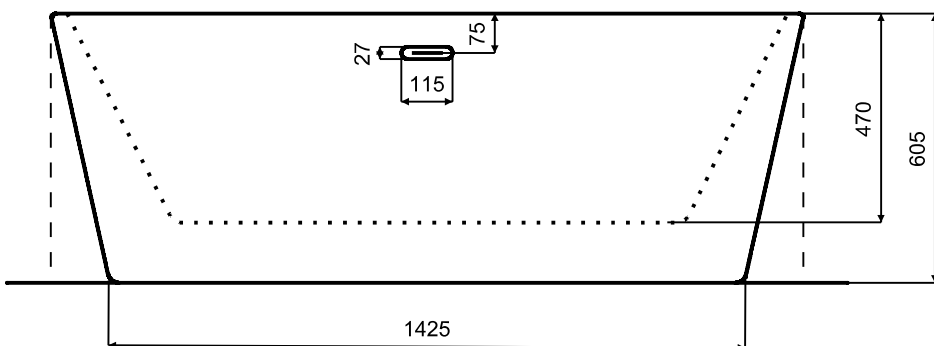

acriplan

Water Experience

FREE STANDING BATHTUB
ECHO 170 x 80 cm

acriplan

Water Experience

FREE STANDING BATHTUB
ECHO 150 x 80 cm