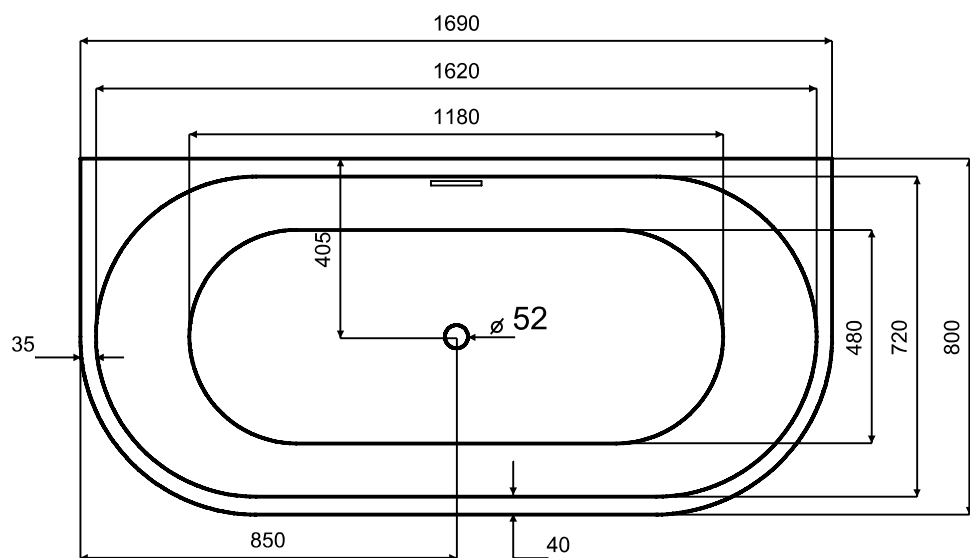

acriplan

Water Experience

FREE STANDING BATHTUB
ECHO 170 x 80 cm

acriplan

Water Experience

FREE STANDING BATHTUB
ECHO 150 x 80 cm