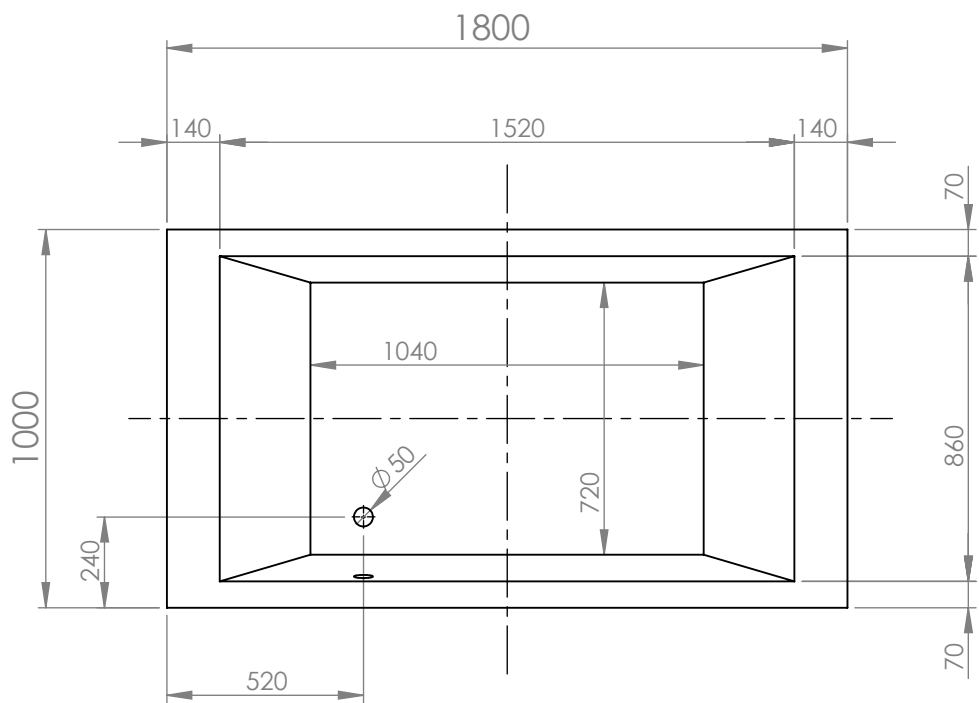

SECTION A-A

		TITLE:	
		BATHTUB DUOLINE 180X120	
DRAWN	DATE	NAME	DWG NO.
	27/02/2023	KONSTANTINOS PAIZANOS	A4
		SCALE:1:20	SHEET 1 OF 1

SECTION A-A

		TITLE:	
		BATHTUB DUOLINE 180X100	
DRAWN	DATE	NAME	DWG NO.
	03/07/2021	KONSTANTINOS PAIZANOS	A4
		SCALE:1:20	SHEET 1 OF 1