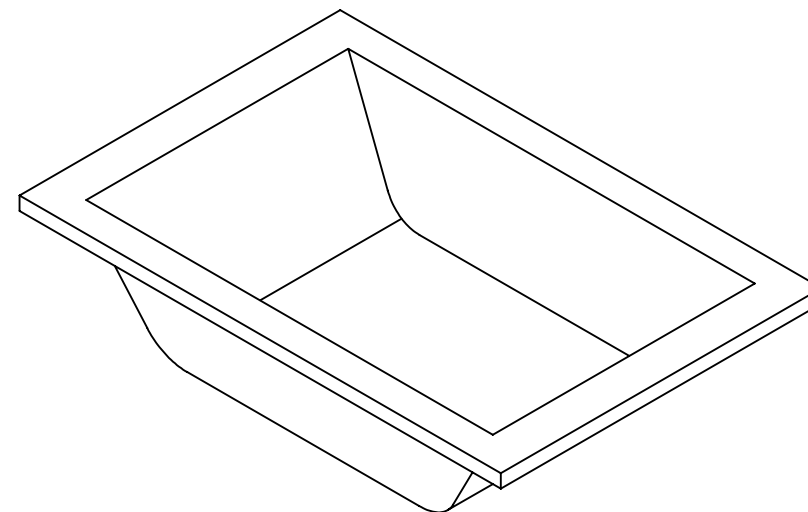

SECTION A-A

		TITLE:	
		BATHTUB DUOLINE 180X120	
DRAWN	DATE	NAME	DWG NO.
	27/02/2023	KONSTANTINOS PAIZANOS	A4
		SCALE:1:20	SHEET 1 OF 1

SECTION A-A

		TITLE:	
		BATHTUB DUOLINE 180X100	
DRAWN	DATE	NAME	DWG NO.
	03/07/2021	KONSTANTINOS PAIZANOS	A4
		SCALE:1:20	SHEET 1 OF 1