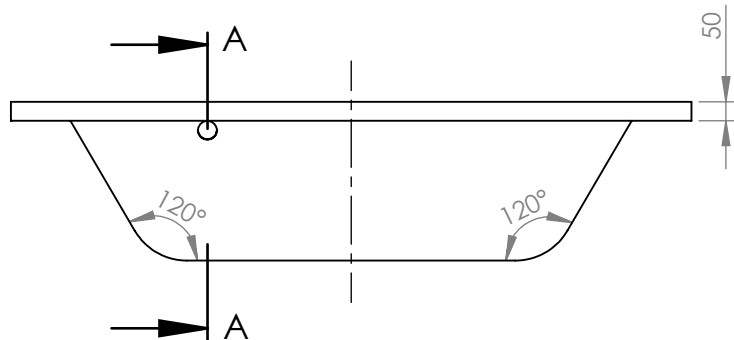

SECTION A-A

		TITLE:	
		BATHTUB DUOLINE 180X120	
DRAWN	DATE	NAME	DWG NO.
	27/02/2023	KONSTANTINOS PAIZANOS	A4
		SCALE:1:20	SHEET 1 OF 1

SECTION A-A

		TITLE:	
		BATHTUB DUOLINE 180X100	
DRAWN	DATE	NAME	DWG NO.
	03/07/2021	KONSTANTINOS PAIZANOS	A4
		SCALE:1:20	SHEET 1 OF 1