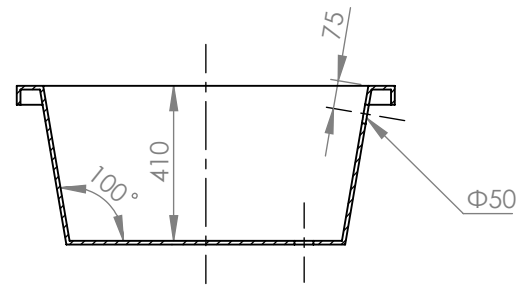

SECTION A-A

		TITLE:	
		BATHTUB DUOLINE 180X120	
DRAWN	DATE	NAME	DWG NO.
	27/02/2023	KONSTANTINOS PAIZANOS	A4
		SCALE:1:20	SHEET 1 OF 1

SECTION A-A

		TITLE:	
		BATHTUB DUOLINE 180X100	
DRAWN	DATE	NAME	DWG NO.
	03/07/2021	KONSTANTINOS PAIZANOS	A4
		SCALE:1:20	SHEET 1 OF 1