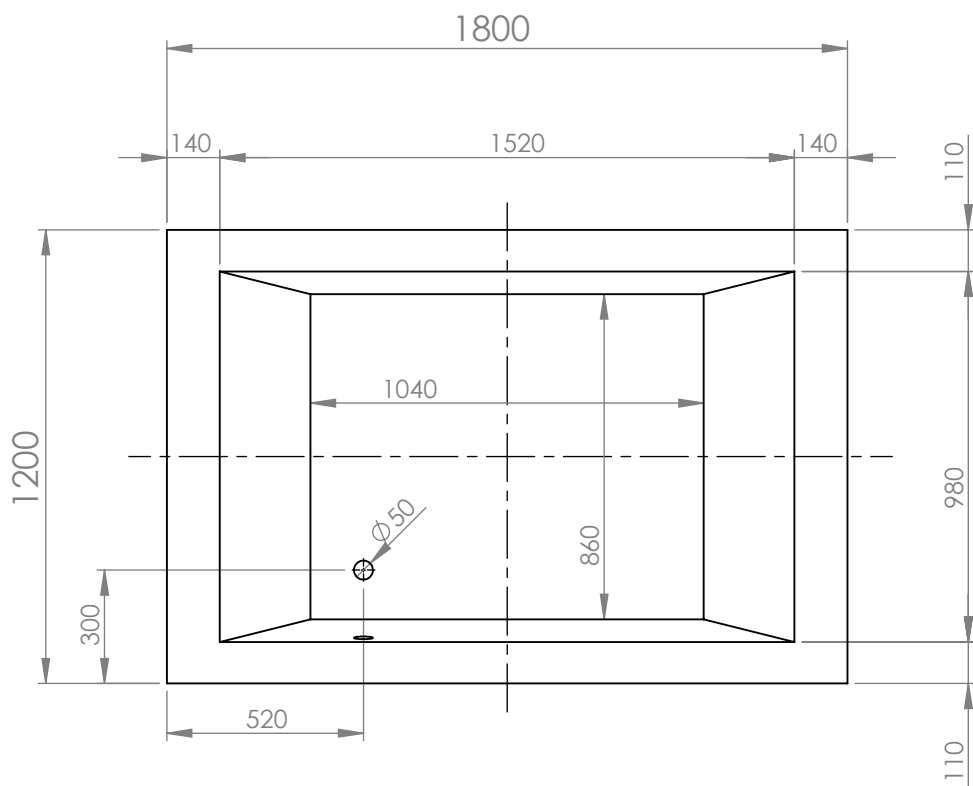

SECTION A-A

		TITLE:	
		BATHTUB DUOLINE 180X120	
DRAWN	DATE	NAME	DWG NO.
	27/02/2023	KONSTANTINOS PAIZANOS	A4
		SCALE:1:20	SHEET 1 OF 1

SECTION A-A

		TITLE:	
		BATHTUB DUOLINE 180X100	
DRAWN	DATE	NAME	DWG NO.
	03/07/2021	KONSTANTINOS PAIZANOS	A4
		SCALE:1:20	SHEET 1 OF 1