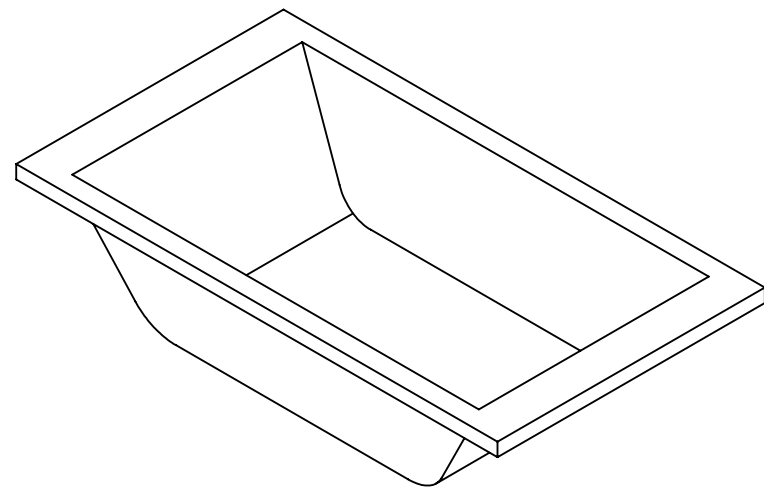

SECTION A-A

		TITLE:	
		BATHTUB DUOLINE 180X120	
DRAWN	DATE	NAME	DWG NO.
	27/02/2023	KONSTANTINOS PAIZANOS	A4
		SCALE:1:20	SHEET 1 OF 1

SECTION A-A

		TITLE:	
		BATHTUB DUOLINE 180X100	
DRAWN	DATE	NAME	DWG NO.
	03/07/2021	KONSTANTINOS PAIZANOS	A4
		SCALE:1:20	SHEET 1 OF 1