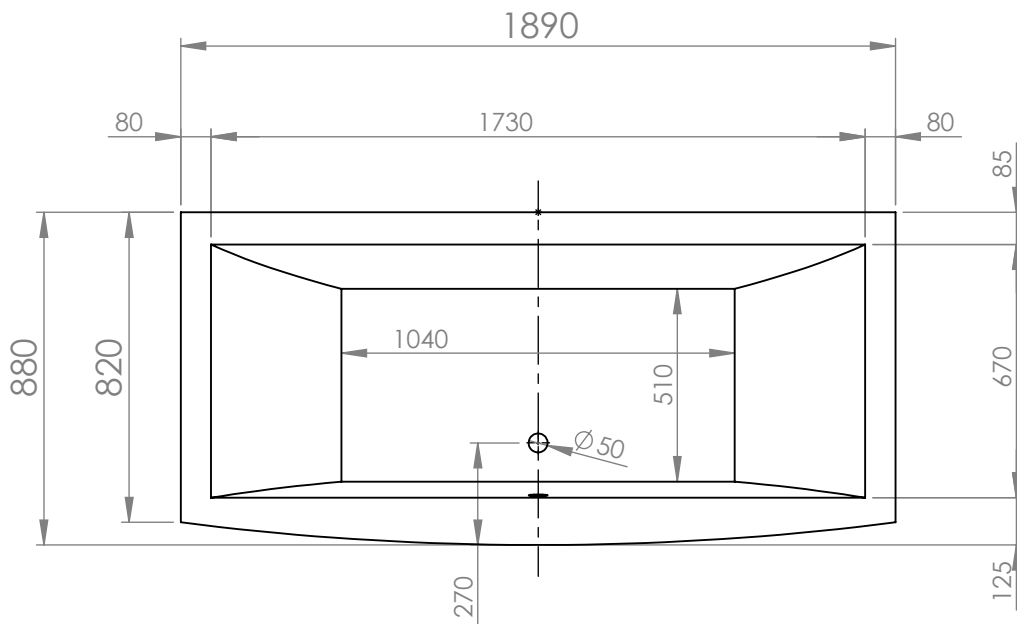

SECTION A-A

		TITLE:	
		BATHTUB DILOS 190X80/90	
DRAWN	DATE	NAME	DWG NO.
	26/09/2021	KONSTANTINOS PAIZANOS	
		SCALE:1:20	A4
		SHEET 1 OF 1	