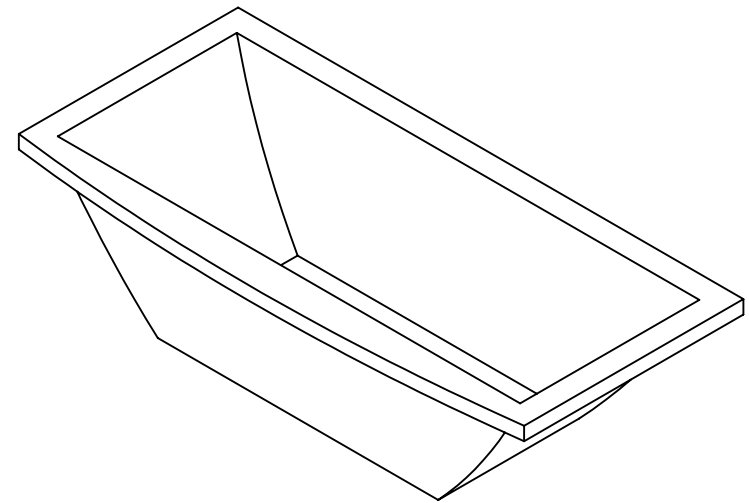

SECTION A-A

		TITLE:	
		BATHTUB DILOS 190X80/90	
DRAWN	DATE	NAME	DWG NO.
	26/09/2021	KONSTANTINOS PAIZANOS	
		SCALE:1:20	A4
		SHEET 1 OF 1	