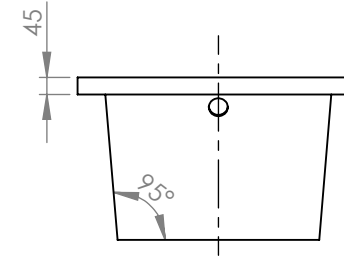

SECTION A-A

		TITLE:	
		BATHTUB ALTHEA 160X70	
DRAWN	DATE	NAME	DWG NO.
	23/01/2023	KONSTANTINOS PAIZANOS	A4
		SCALE:1:20	SHEET 1 OF 1

SECTION A-A

		TITLE:	
		BATHTUB ALTHEA 175X75	
DRAWN	DATE	NAME	DWG NO.
	23/01/2023	KONSTANTINOS PAIZANOS	A4
		SCALE:1:20	SHEET 1 OF 1

SECTION A-A

		TITLE:	
		BATHTUB ALTHEA 170X90	
DRAWN	DATE	NAME	DWG NO.
	23/01/2023	KONSTANTINOS PAIZANOS	A4
		SCALE:1:20	SHEET 1 OF 1