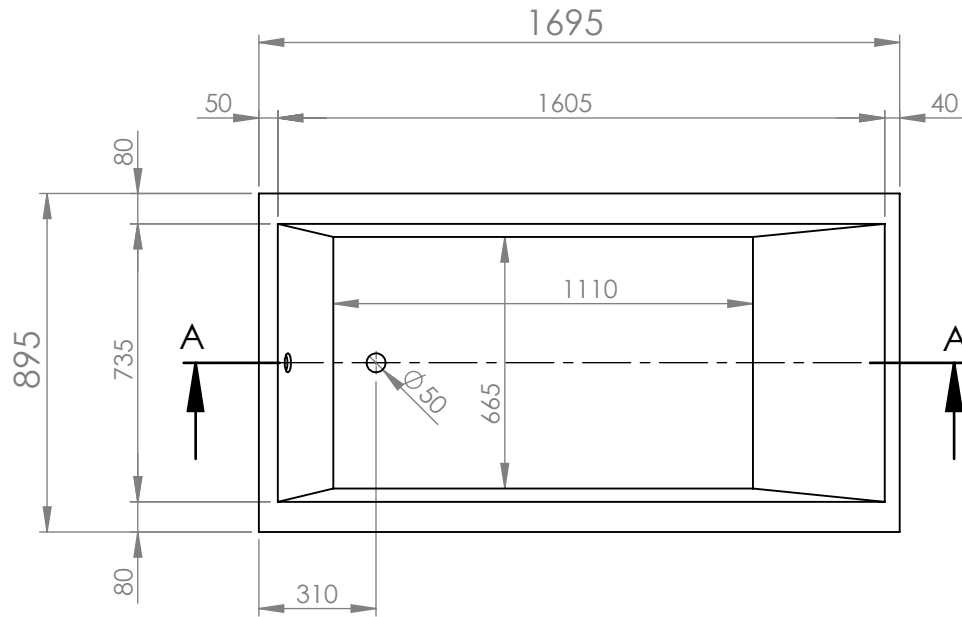

SECTION A-A

		TITLE:	
		BATHTUB ALTHEA 160X70	
DRAWN	DATE	NAME	DWG NO.
	23/01/2023	KONSTANTINOS PAIZANOS	A4
		SCALE:1:20	SHEET 1 OF 1

SECTION A-A

		TITLE:	
		BATHTUB ALTHEA 175X75	
DRAWN	DATE	NAME	DWG NO.
	23/01/2023	KONSTANTINOS PAIZANOS	A4
		SCALE:1:20	SHEET 1 OF 1

SECTION A-A

		TITLE:	
		BATHTUB ALTHEA 170X90	
DRAWN	DATE	NAME	DWG NO.
	23/01/2023	KONSTANTINOS PAIZANOS	A4
		SCALE:1:20	SHEET 1 OF 1