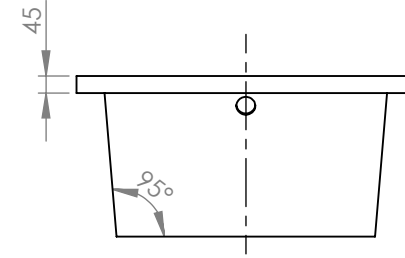

SECTION A-A

		TITLE:	
		BATHTUB ALTHEA 160X70	
DRAWN	DATE	NAME	DWG NO.
	23/01/2023	KONSTANTINOS PAIZANOS	A4
		SCALE:1:20	SHEET 1 OF 1

SECTION A-A

		TITLE:	
		BATHTUB ALTHEA 175X75	
DRAWN	DATE	NAME	DWG NO.
	23/01/2023	KONSTANTINOS PAIZANOS	A4
		SCALE:1:20	SHEET 1 OF 1

SECTION A-A

		TITLE:	
		BATHTUB ALTHEA 170X90	
DRAWN	DATE	NAME	DWG NO.
	23/01/2023	KONSTANTINOS PAIZANOS	A4
		SCALE:1:20	SHEET 1 OF 1