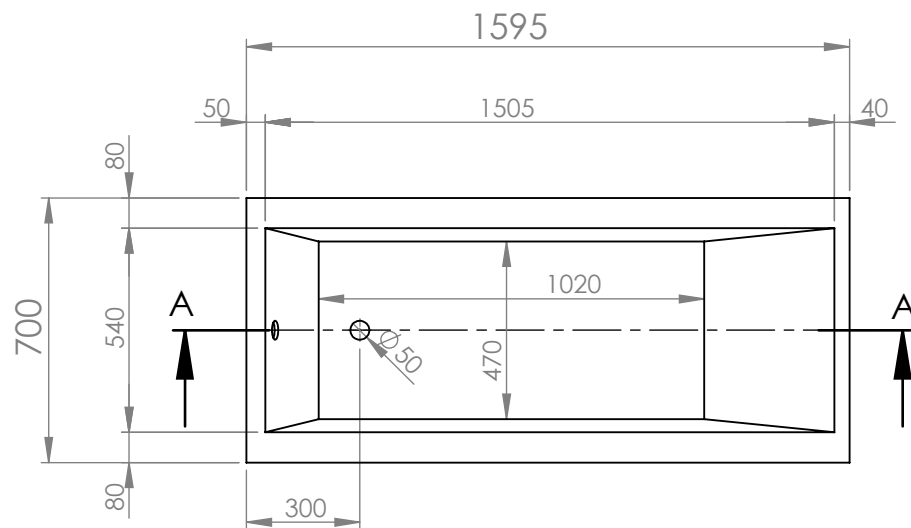

SECTION A-A

		TITLE:	
		BATHTUB ALTHEA 160X70	
DRAWN	DATE	NAME	DWG NO.
	23/01/2023	KONSTANTINOS PAIZANOS	A4
		SCALE:1:20	SHEET 1 OF 1

SECTION A-A

		TITLE:	
		BATHTUB ALTHEA 175X75	
DRAWN	DATE	NAME	DWG NO.
	23/01/2023	KONSTANTINOS PAIZANOS	A4
		SCALE:1:20	SHEET 1 OF 1

SECTION A-A

		TITLE:	
		BATHTUB ALTHEA 170X90	
DRAWN	DATE	NAME	DWG NO.
	23/01/2023	KONSTANTINOS PAIZANOS	A4
		SCALE:1:20	SHEET 1 OF 1