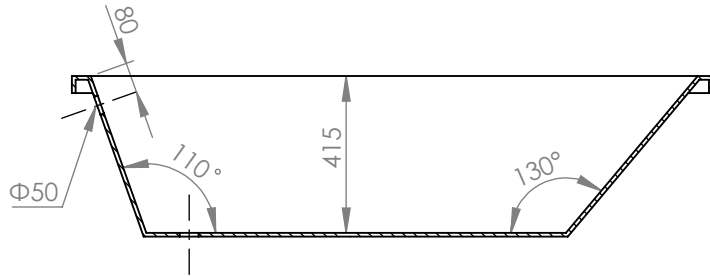

SECTION A-A

		TITLE:	
		BATHTUB ALTHEA 160X70	
DRAWN	DATE	NAME	DWG NO.
	23/01/2023	KONSTANTINOS PAIZANOS	A4
		SCALE:1:20	SHEET 1 OF 1

SECTION A-A

		TITLE:	
		BATHTUB ALTHEA 175X75	
DRAWN	DATE	NAME	DWG NO.
	23/01/2023	KONSTANTINOS PAIZANOS	A4
		SCALE:1:20	SHEET 1 OF 1

SECTION A-A

		TITLE:	
		BATHTUB ALTHEA 170X90	
DRAWN	DATE	NAME	DWG NO.
	23/01/2023	KONSTANTINOS PAIZANOS	A4
		SCALE:1:20	SHEET 1 OF 1