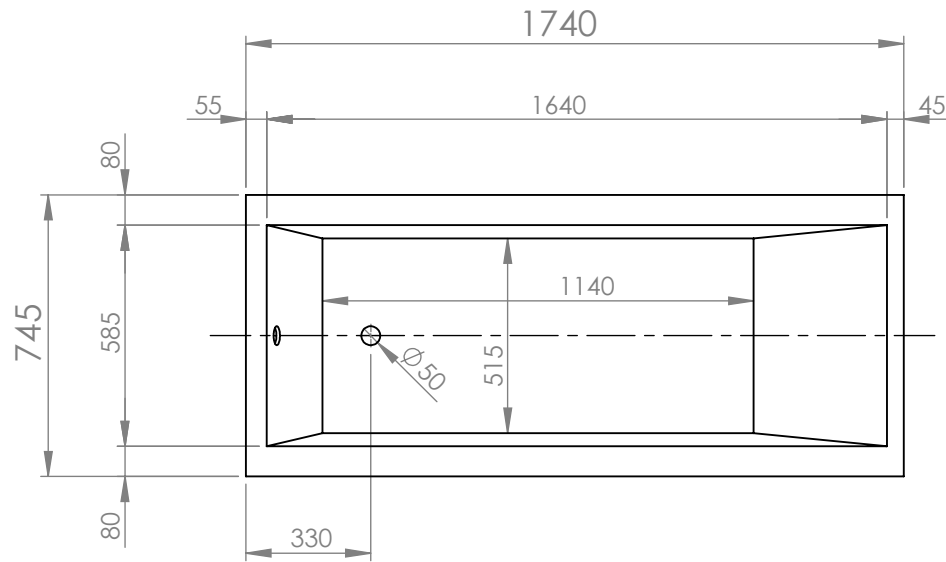

SECTION A-A

		TITLE:	
		BATHTUB ALTHEA 160X70	
DRAWN	DATE	NAME	DWG NO.
	23/01/2023	KONSTANTINOS PAIZANOS	A4
		SCALE:1:20	SHEET 1 OF 1

SECTION A-A

		TITLE:	
		BATHTUB ALTHEA 175X75	
DRAWN	DATE	NAME	DWG NO.
	23/01/2023	KONSTANTINOS PAIZANOS	A4
		SCALE:1:20	SHEET 1 OF 1

SECTION A-A

		TITLE:	
		BATHTUB ALTHEA 170X90	
DRAWN	DATE	NAME	DWG NO.
	23/01/2023	KONSTANTINOS PAIZANOS	A4
		SCALE:1:20	SHEET 1 OF 1