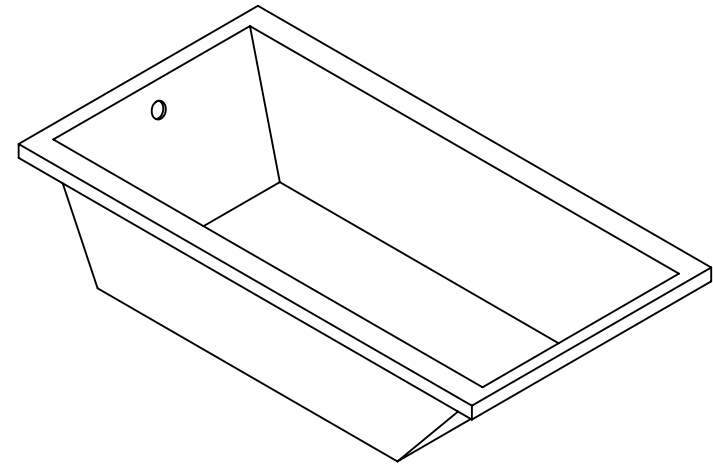

SECTION A-A

		TITLE:	
		BATHTUB ALTHEA 160X70	
DRAWN	DATE	NAME	DWG NO.
	23/01/2023	KONSTANTINOS PAIZANOS	A4
		SCALE:1:20	SHEET 1 OF 1

SECTION A-A

		TITLE:	
		BATHTUB ALTHEA 175X75	
DRAWN	DATE	NAME	DWG NO.
	23/01/2023	KONSTANTINOS PAIZANOS	A4
		SCALE:1:20	SHEET 1 OF 1

SECTION A-A

		TITLE:	
		BATHTUB ALTHEA 170X90	
DRAWN	DATE	NAME	DWG NO.
	23/01/2023	KONSTANTINOS PAIZANOS	A4
		SCALE:1:20	SHEET 1 OF 1