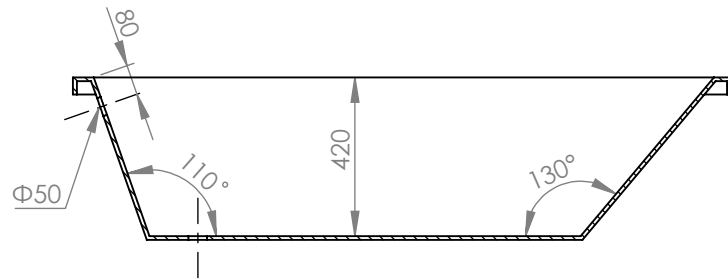

SECTION A-A

		TITLE:	
		BATHTUB ALTHEA 160X70	
DRAWN	DATE	NAME	DWG NO.
	23/01/2023	KONSTANTINOS PAIZANOS	A4
		SCALE:1:20	SHEET 1 OF 1

SECTION A-A

		TITLE:	
		BATHTUB ALTHEA 175X75	
DRAWN	DATE	NAME	DWG NO.
	23/01/2023	KONSTANTINOS PAIZANOS	A4
		SCALE:1:20	SHEET 1 OF 1

SECTION A-A

		TITLE:	
		BATHTUB ALTHEA 170X90	
DRAWN	DATE	NAME	DWG NO.
	23/01/2023	KONSTANTINOS PAIZANOS	A4
		SCALE:1:20	SHEET 1 OF 1