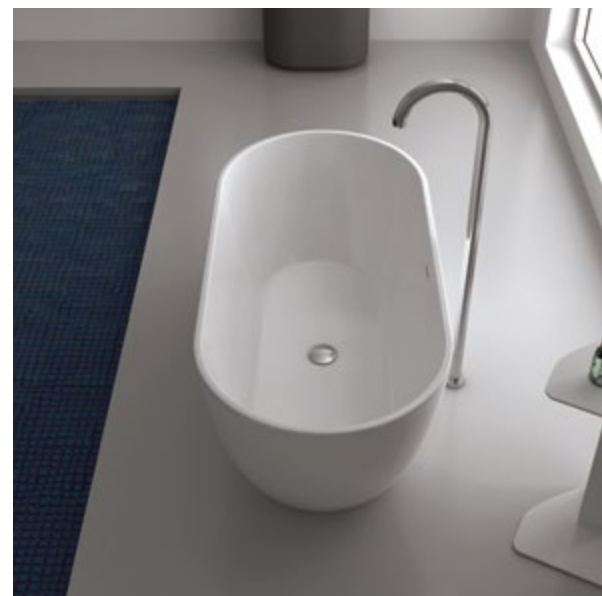

EVELYN 1650 x 800

Αφουγκραζόμαστε τις ανάγκες των πελατών μας και προσαρμόζουμε τα προϊόντα μας αναλόγως. Μπορείτε να διαλέξετε μέσα από 3 σειρές προϊόντων (**Elegance Series, Basic Series** και **Economy Line**) και να αναβαθμίσετε ποιοτικά τον χώρο σας.